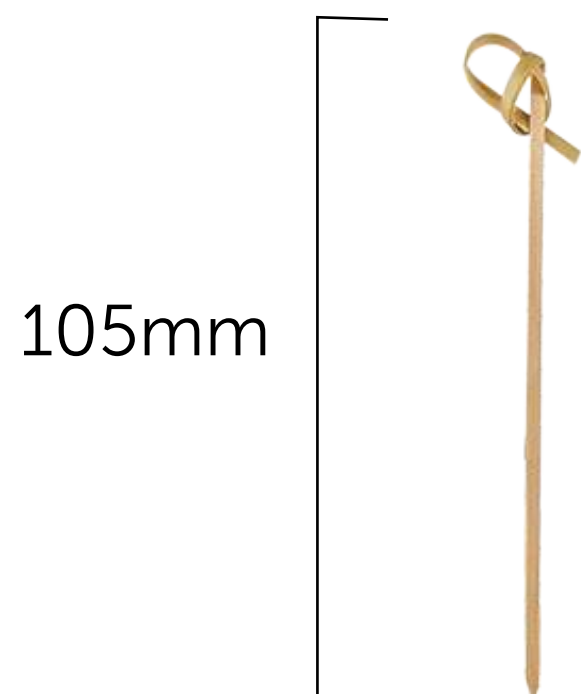

10.5cm Bamboo Ribbon Skewer

SKU:	R10001P R10001C
UNIT WEIGHT:	<1g
COMPOSITION:	Made from fast growing bamboo
FEATURES:	<ul style="list-style-type: none"> • Stylish and attractive • Heat resistant and suitable for hot and cold food • Sturdy and strong • Ideal for small kebab type canapés, stacked burgers and sandwiches and wraps • Naturally non toxic • 100% biodegradable and compostable • Plant-based and renewable
CARTON WEIGHT:	0.1kg
CARTON SIZE:	15cm (l) x 13cm (w) x 4cm (h)
PACKED:	Pack - 100 Units Carton - 10,000 Units
STORAGE AND TRANSPORT:	Pack to be stored in a dry area at room temperature; elevated off the ground in a well-ventilated area away from direct sunlight.
DISPOSAL INSTRUCTION:	Classified as organic waste and compostable in home and commercial composting facilities.
FOOD SAFETY CERTIFICATION:	Food grade
COMPOSTABILITY CERTIFICATION:	Made from plant based materials. Will compost in approximately 4 - 12 weeks, depending on conditions.