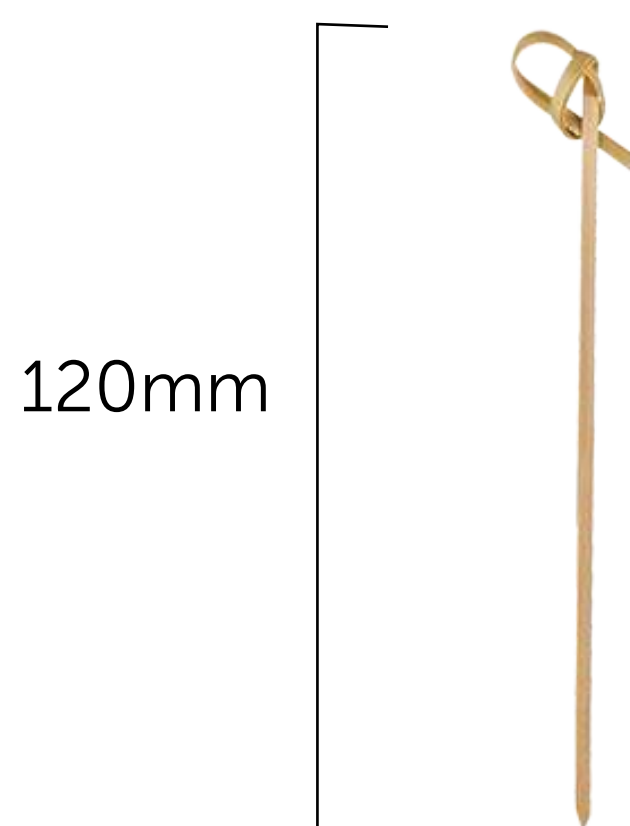

# 12cm Bamboo Ribbon Skewer

<b>SKU:</b>	R12001P   R12001C
<b>UNIT WEIGHT:</b>	<1g
<b>COMPOSITION:</b>	Made from fast growing bamboo
<b>FEATURES:</b>	<ul style="list-style-type: none"> <li>• Stylish and attractive</li> <li>• Heat resistant and suitable for hot and cold food</li> <li>• Sturdy and strong</li> <li>• Ideal for small kebab type canapés, stacked burgers and sandwiches and wraps</li> <li>• Naturally non toxic</li> <li>• 100% biodegradable and compostable</li> <li>• Plant-based and renewable</li> </ul>
<b>CARTON WEIGHT:</b>	0.1kg
<b>CARTON SIZE:</b>	16cm (l) x 13cm (w) x 4cm (h)
<b>PACKED:</b>	Pack - 100 Units   Carton - 10,000 Units
<b>STORAGE AND TRANSPORT:</b>	Pack to be stored in a dry area at room temperature; elevated off the ground in a well-ventilated area away from direct sunlight.
<b>DISPOSAL INSTRUCTION:</b>	Classified as organic waste and compostable in home and commercial composting facilities.
<b>FOOD SAFETY CERTIFICATION:</b>	Food grade
<b>COMPOSTABILITY CERTIFICATION:</b>	Made from plant based materials. Will compost in approximately 4 - 12 weeks, depending on conditions.