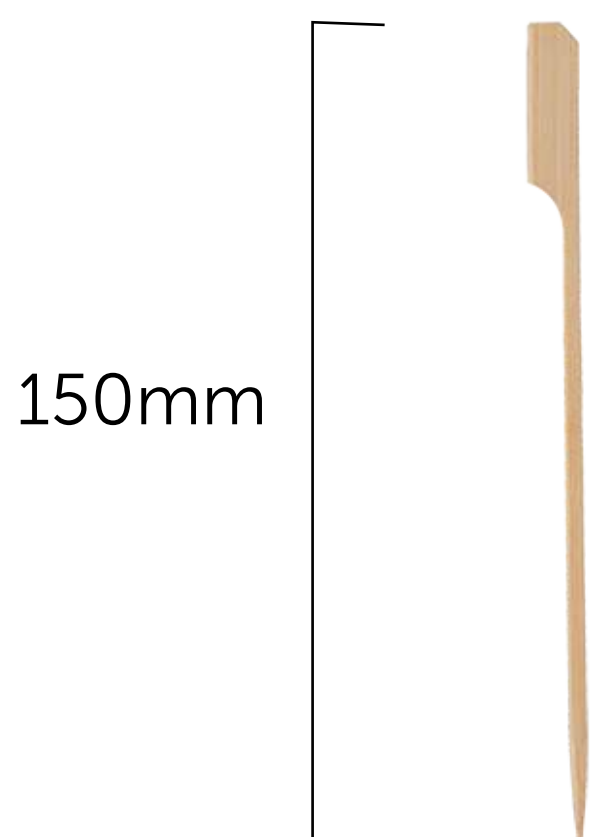

15cm Bamboo Golf Skewer

SKU:	G15001P G15001C
UNIT WEIGHT:	1.5g
COMPOSITION:	Made from fast growing bamboo
FEATURES:	<ul style="list-style-type: none"> • Stylish and attractive • Heat resistant and suitable for hot and cold food • Sturdy and strong • Ideal for kebab type canapés, and stacked burgers, wraps and sandwiches • Naturally non toxic • 100% biodegradable, compostable and renewable
CARTON WEIGHT:	0.2kg
CARTON SIZE:	16cm (l) x 13cm (w) x 4cm (h)
PACKED:	Pack - 100 Units Carton - 5,000 Units
STORAGE AND TRANSPORT:	Pack to be stored in a dry area at room temperature; elevated off the ground in a well-ventilated area away from direct sunlight.
DISPOSAL INSTRUCTION:	Classified as organic waste and compostable in home and commercial composting facilities.
FOOD SAFETY CERTIFICATION:	Food grade
COMPOSTABILITY CERTIFICATION:	Made from plant based materials. Will compost in approximately 4 - 12 weeks, depending on conditions.