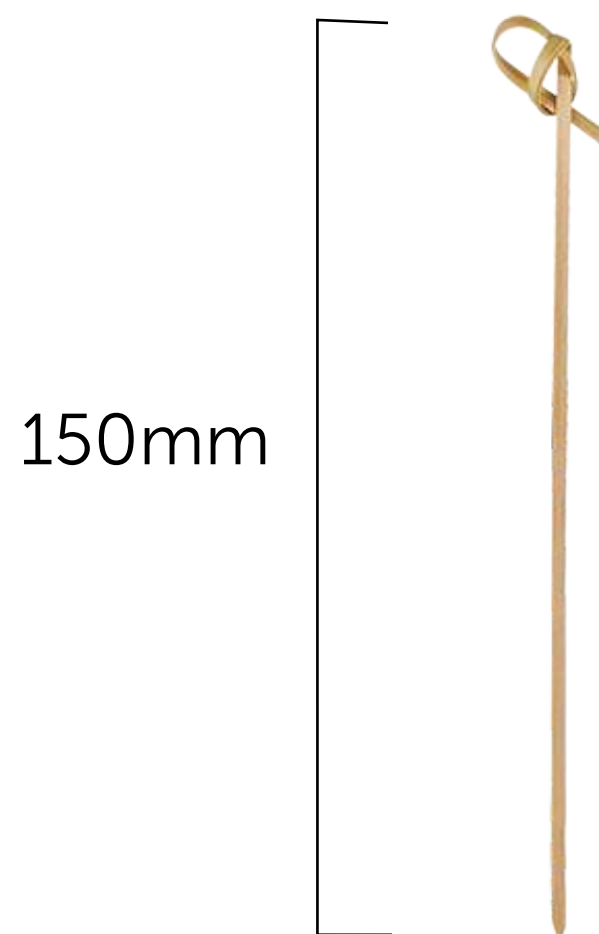

15cm Bamboo Ribbon Skewer

SKU:	R15001P R15001C
UNIT WEIGHT:	<1g
COMPOSITION:	Made from fast growing bamboo
FEATURES:	<ul style="list-style-type: none"> • Stylish and attractive • Heat resistant and suitable for hot and cold food • Sturdy and strong • Ideal for kebab type canapés, and stacked burgers, wraps and sandwiches • Naturally non toxic • 100% biodegradable, compostable and renewable
CARTON WEIGHT:	0.1kg
CARTON SIZE:	19cm (l) x 13cm (w) x 4cm (h)
PACKED:	Pack - 100 Units Carton - 10,000 Units
STORAGE AND TRANSPORT:	Pack to be stored in a dry area at room temperature; elevated off the ground in a well-ventilated area away from direct sunlight.
DISPOSAL INSTRUCTION:	Classified as organic waste and compostable in home and commercial composting facilities.
FOOD SAFETY CERTIFICATION:	Food grade
COMPOSTABILITY CERTIFICATION:	Made from plant based materials. Will compost in approximately 4 - 12 weeks, depending on conditions.