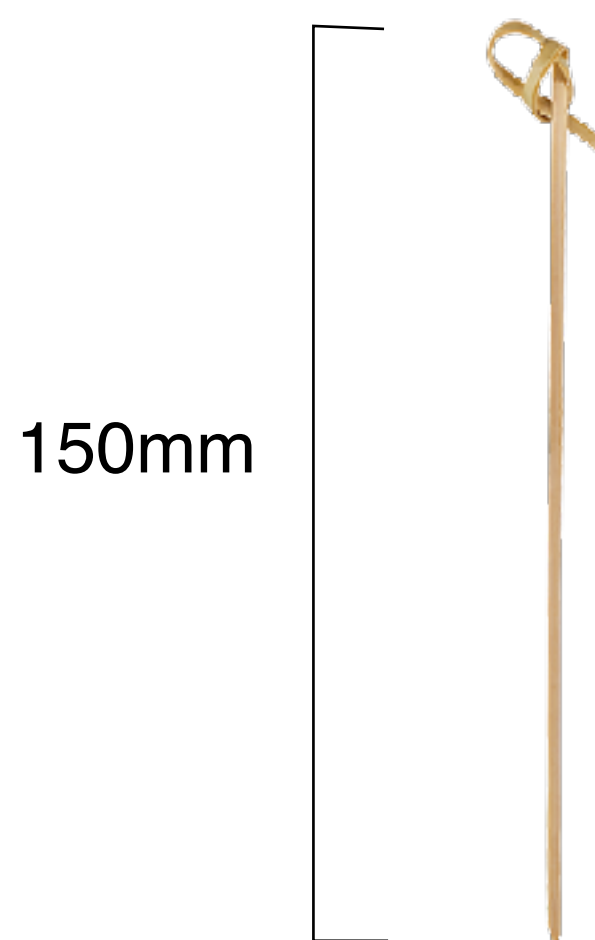

15cm Bamboo Ribbon Skewer

SKU:	R15001P
UNIT WEIGHT:	<1g
COMPOSITION:	Made from fast growing bamboo
FEATURES:	<ul style="list-style-type: none"> • Stylish and attractive • Heat resistant and suitable for hot and cold food • Sturdy and strong • Ideal for kebab type canapes, burgers, wraps and sandwiches • Naturally non toxic • 100% biodegradable, compostable and renewable
CARTON WEIGHT:	0.1kg
CARTON SIZE:	19cm (l) x 13cm (w) x 4cm (h)
PACKED:	Pack - 100 Units
STORAGE AND TRANSPORT:	Pack to be stored in a dry area at room temperature; elevated off the ground in a well-ventilated area away from direct sunlight.
DISPOSAL INSTRUCTION:	Classified as organic waste and compostable in home and commercial composting facilities.
FOOD SAFETY CERTIFICATION:	Food grade
COMPOSTABILITY CERTIFICATION:	Made from plant based materials. Will compost in approximately 4 - 12 weeks, depending on conditions.