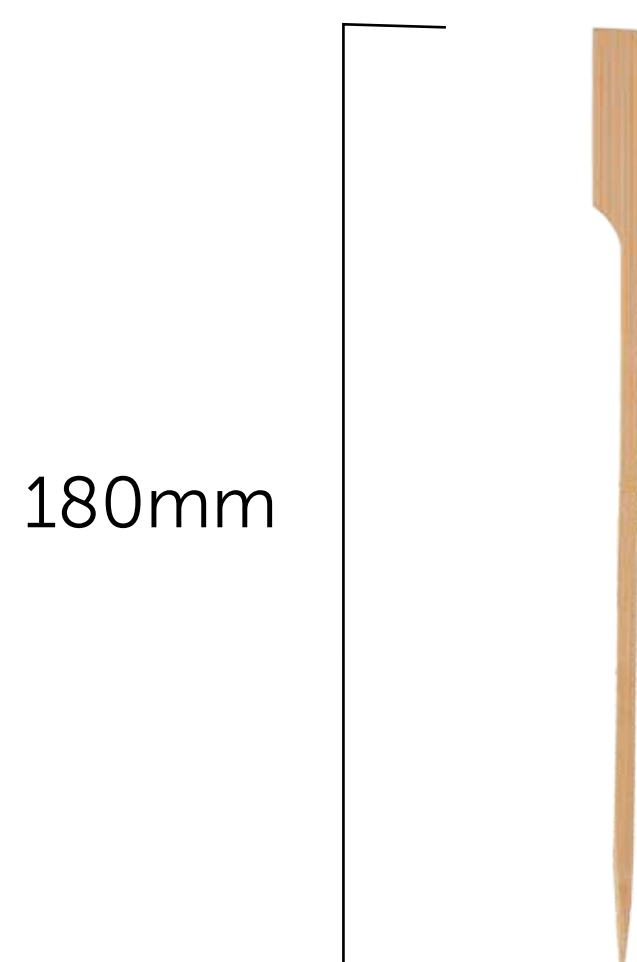

18cm Bamboo Golf Skewer

SKU:	G18001P G18001C
UNIT WEIGHT:	1.8g
COMPOSITION:	Made from fast growing bamboo
FEATURES:	<ul style="list-style-type: none"> • Stylish and attractive • Heat resistant and suitable for hot and cold food • Sturdy and strong • Ideal for kebab type canapés and stacked burgers, wraps and sandwiches • Naturally non toxic • 100% biodegradable, compostable and renewable
CARTON WEIGHT:	0.2kg
CARTON SIZE:	19cm (l) x 13cm (w) x 4cm (h)
PACKED:	Pack - 100 Units Carton - 5,000 Units
STORAGE AND TRANSPORT:	Pack to be stored in a dry area at room temperature; elevated off the ground in a well-ventilated area away from direct sunlight.
DISPOSAL INSTRUCTION:	Classified as organic waste and compostable in home and commercial composting facilities.
FOOD SAFETY CERTIFICATION:	Food grade
COMPOSTABILITY CERTIFICATION:	Made from plant based materials. Will compost in approximately 4 - 12 weeks, depending on conditions.