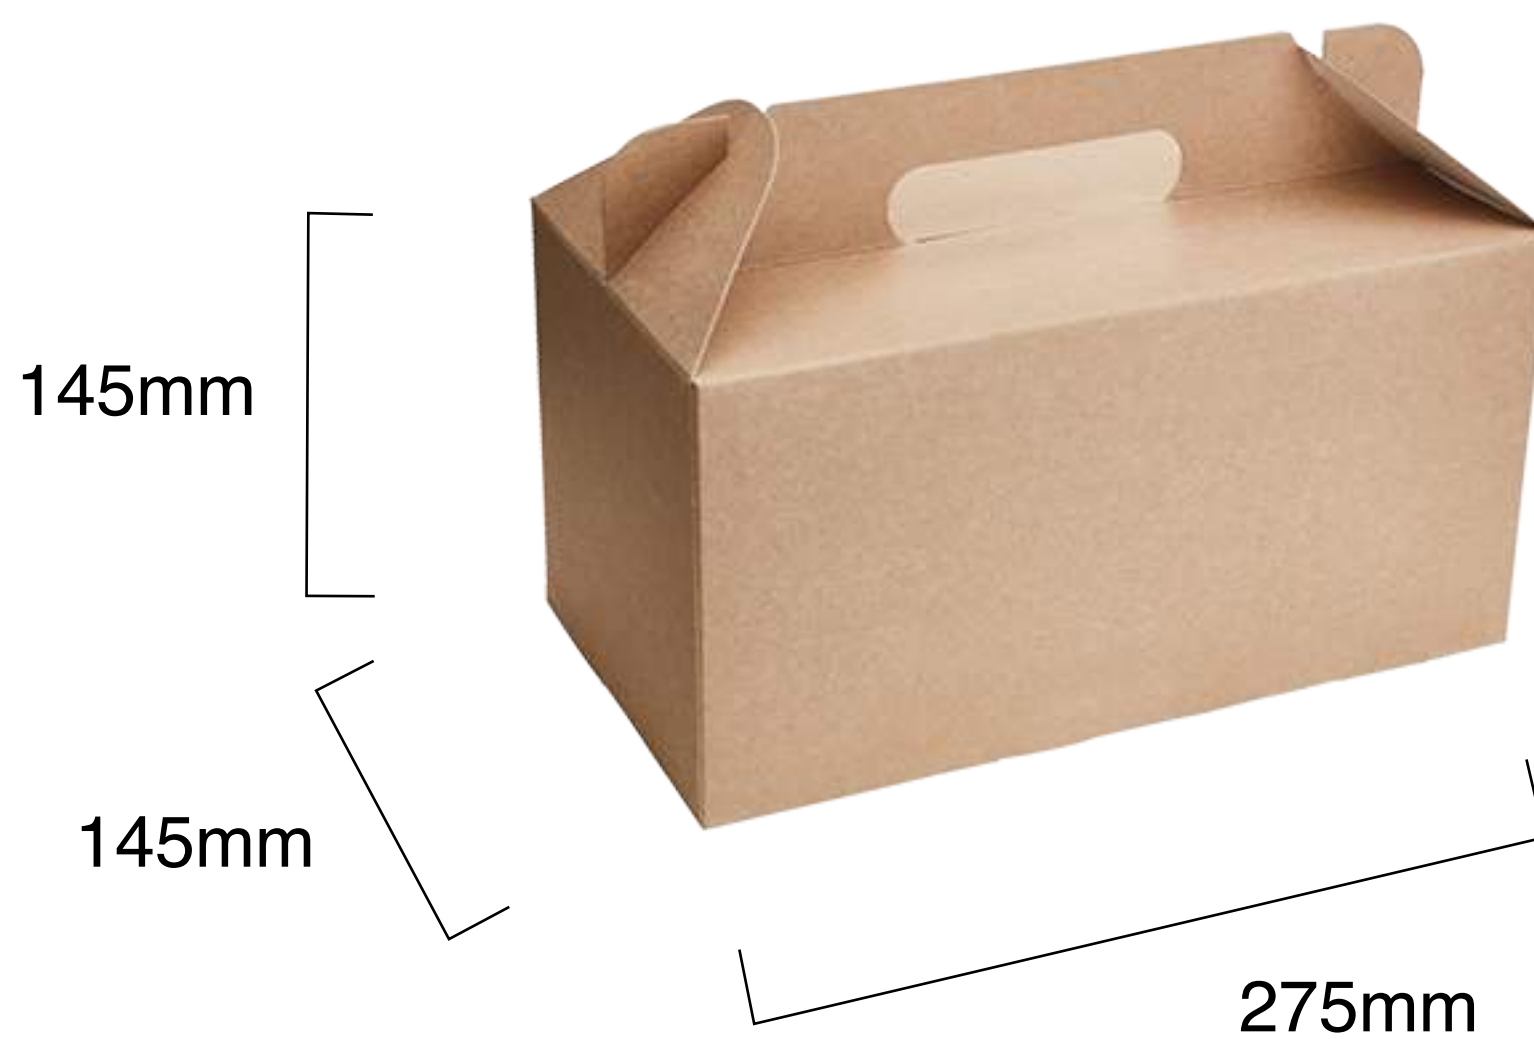

2500ml Kraft Meal Box

SKU:	BREAK/BOXP
UNIT WEIGHT:	30g
COMPOSITION:	Recycled cardboard
FEATURES:	<ul style="list-style-type: none"> • Easy carry handle • Sturdy and strong • Enough space for several items • 100% biodegradable & compostable • 100% renewable
CARTON WEIGHT:	5.3kg
CARTON SIZE:	44cm (l) x 28cm (w) x 9cm (h)
PACKED:	Pack -50 Units
STORAGE AND TRANSPORT:	Pack to be stored in a dry area at room temperature; elevated off the ground in a well-ventilated area away from direct sunlight.
DISPOSAL INSTRUCTION:	Classified as organic waste and compostable in home and commercial composting facilities and worm farms. Recyclable if free of food residues and grease.
FOOD SAFETY CERTIFICATION:	Food grade
COMPOSTABILITY CERTIFICATION:	Made from plant based materials. Will compost in approximately 4 - 12 weeks, depending on conditions.