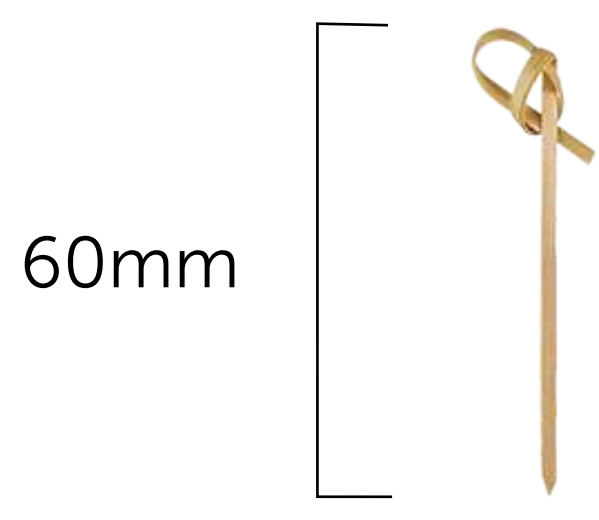

## 6cm Bamboo Ribbon Skewer

<b>SKU:</b>	RB6001P   RB6001C
<b>UNIT WEIGHT:</b>	<1g
<b>COMPOSITION:</b>	Made from fast growing bamboo
<b>FEATURES:</b>	<ul style="list-style-type: none"><li>• Stylish and attractive</li><li>• Heat resistant and suitable for hot and cold food</li><li>• Sturdy and strong</li><li>• Ideal for small kebab type canapés, stacked burgers and sandwiches and wraps</li><li>• Naturally non toxic</li><li>• 100% biodegradable and compostable</li><li>• Plant-based and renewable</li></ul>
<b>CARTON WEIGHT:</b>	0.1kg
<b>CARTON SIZE:</b>	12cm (l) x 10cm (w) x 4cm (h)
<b>PACKED:</b>	Pack - 100 Units   Carton - 10,000 Units
<b>STORAGE AND TRANSPORT:</b>	Pack to be stored in a dry area at room temperature; elevated off the ground in a well-ventilated area away from direct sunlight.
<b>DISPOSAL INSTRUCTION:</b>	Classified as organic waste and compostable in home and commercial composting facilities.
<b>FOOD SAFETY CERTIFICATION:</b>	Food grade
<b>COMPOSTABILITY CERTIFICATION:</b>	Made from plant based materials. Will compost in approximately 4 - 12 weeks, depending on conditions.