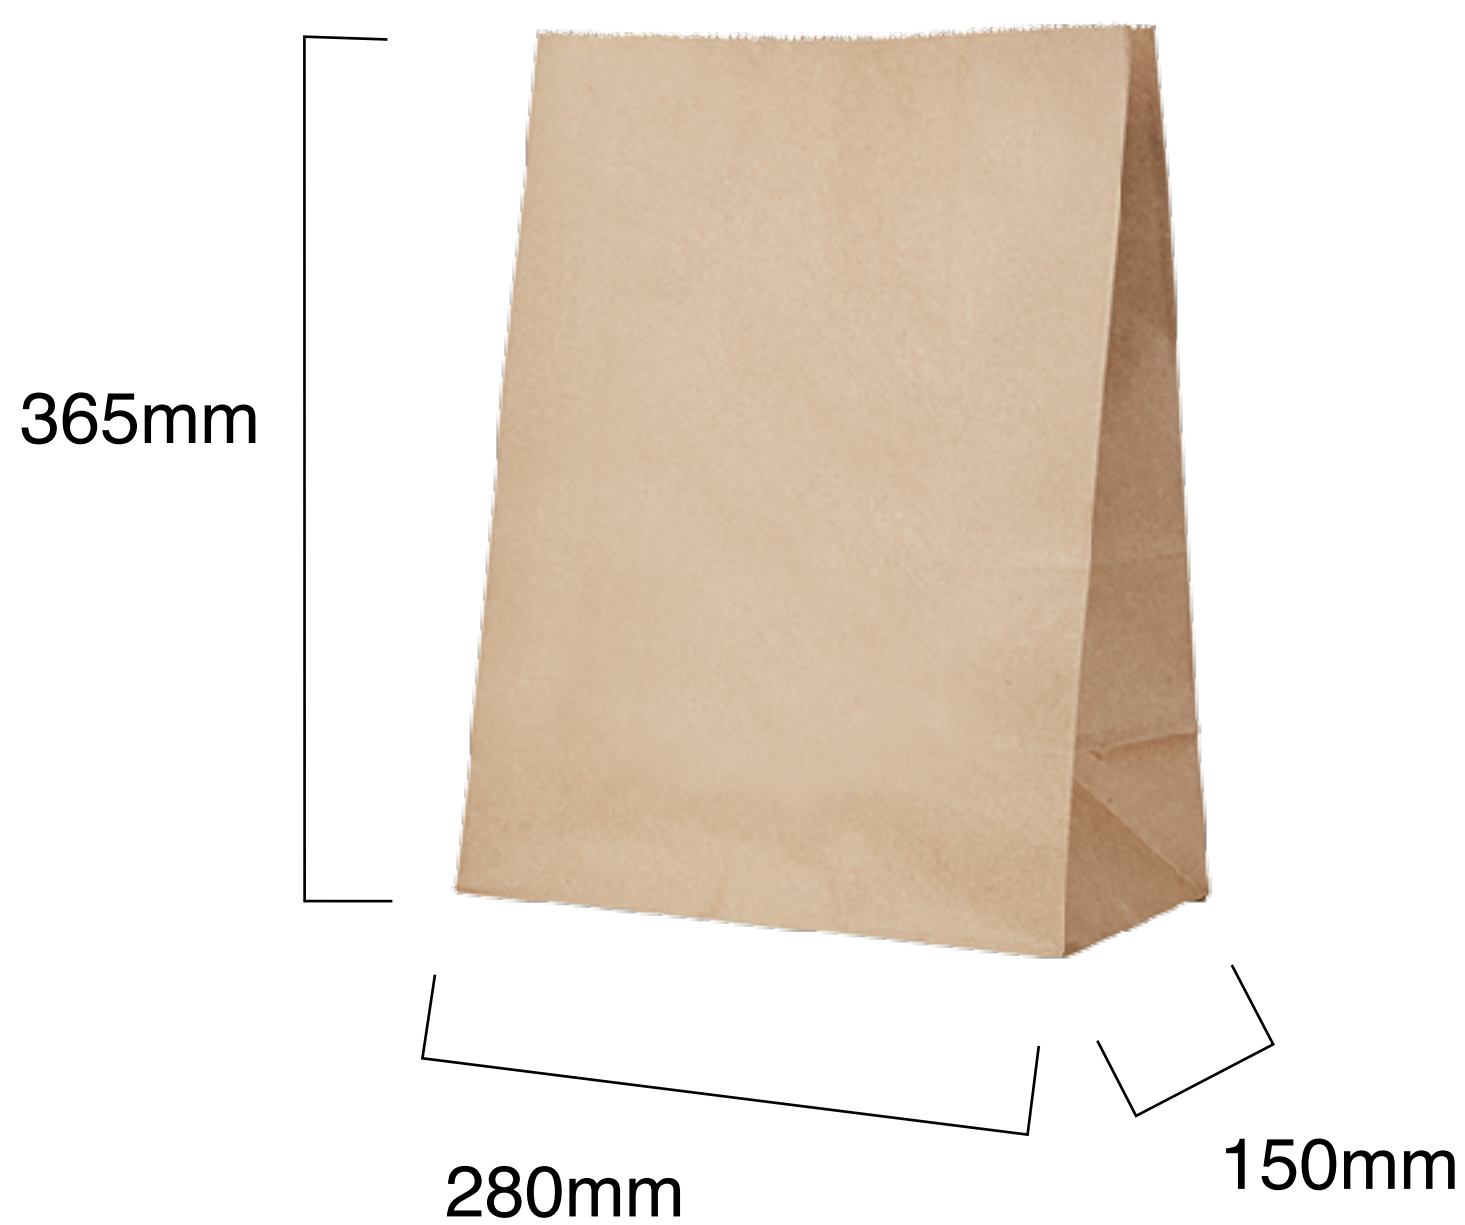

Medium Shopper Kraft Gussetted Bag

SKU:	BMS001P
UNIT WEIGHT:	24g
COMPOSITION:	FSC certified paper, unbleached
FEATURES:	<ul style="list-style-type: none"> • Gusseted • Large and sturdy bag suitable for multiple items, large pies, cakes books & magazines • Easy to custom brand • 100% biodegradable and compostable • 100% renewable • Recyclable
CARTON WEIGHT:	6.4kg
CARTON SIZE:	38cm (l) x 30m (w) x 19cm (h)
PACKED:	Pack - 250 Units
STORAGE AND TRANSPORT:	Pack to be stored in a dry area at room temperature; elevated off the ground in a well-ventilated area away from direct sunlight.
DISPOSAL INSTRUCTION:	Classified as organic waste and compostable in home and commercial composting facilities. Recyclable if free of food residues and grease.
FOOD SAFETY CERTIFICATION:	Food grade
COMPOSTABILITY CERTIFICATION:	Made from 100% plant based materials. Will compost in approximately 4 - 12 weeks, depending on conditions.