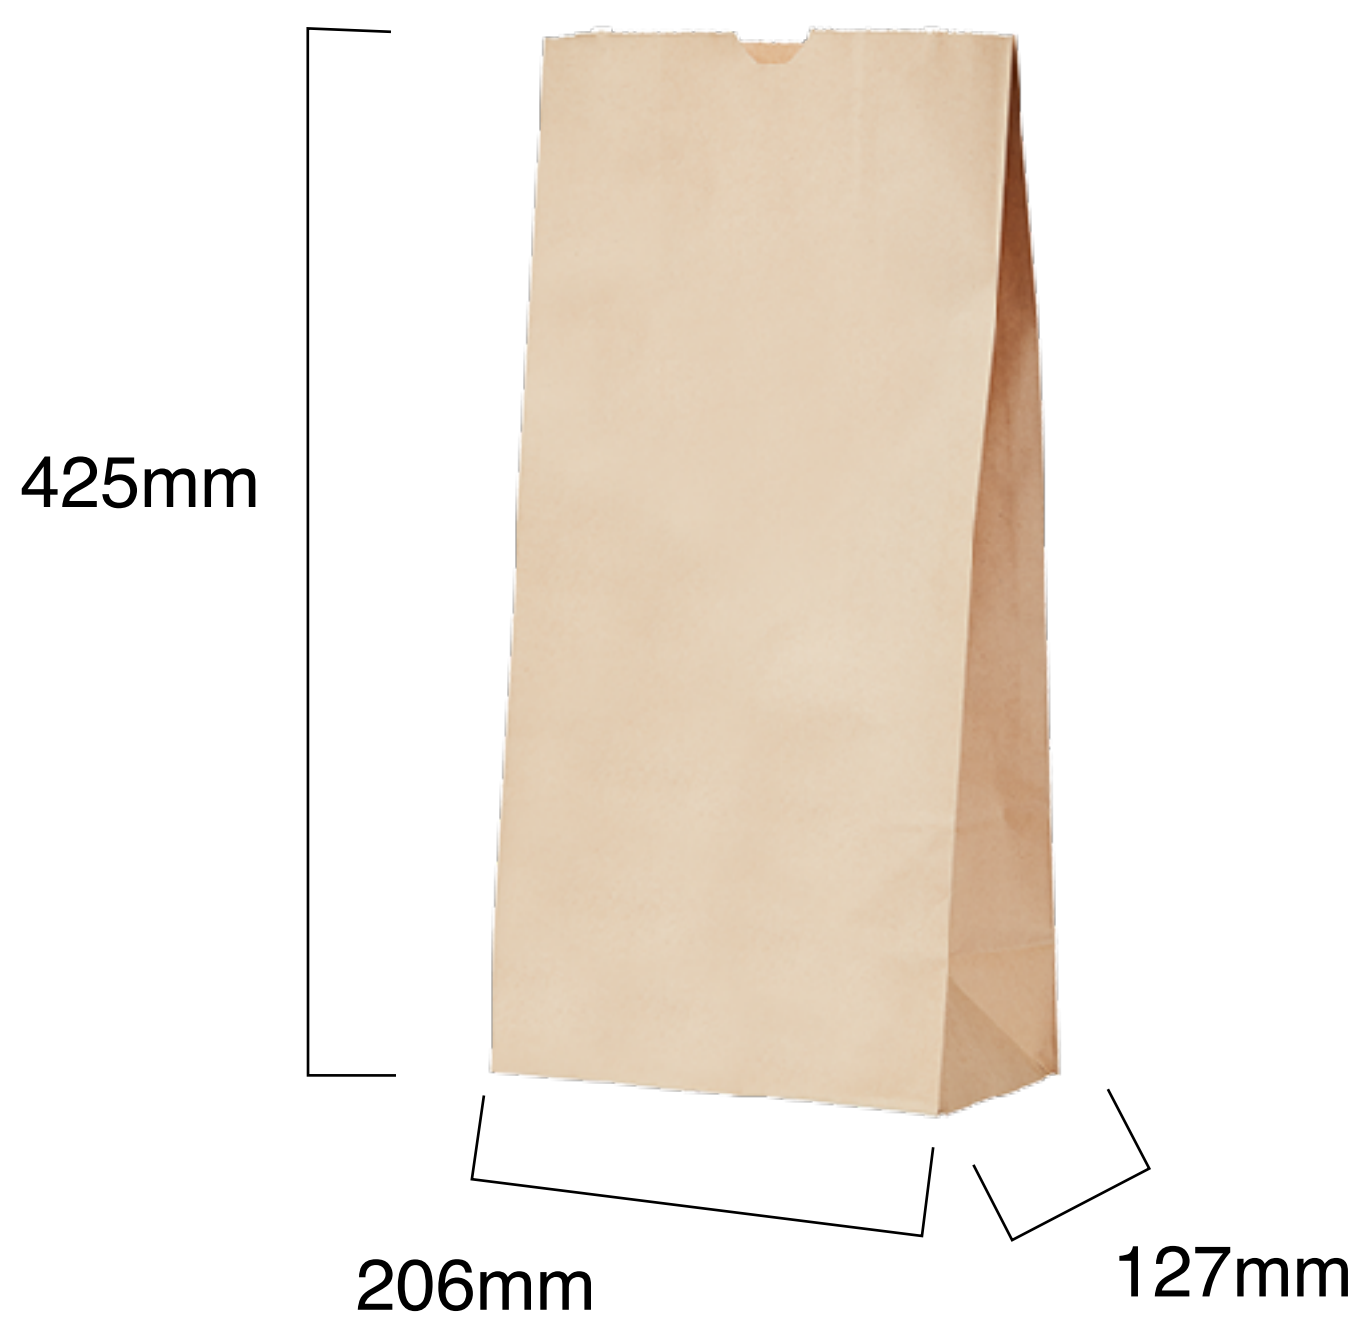

S0 25 Kraft Gusseted Bag

SKU:	S25001P
UNIT WEIGHT:	25g
COMPOSITION:	FSC certified paper, unbleached
FEATURES:	<ul style="list-style-type: none"> • Gusseted • Big and long, a suitable size for a couple of takeaway boxes and bottled drink • Easy to custom brand • 100% biodegradable and compostable • 100% renewable • Recyclable
CARTON WEIGHT:	4.9kg
CARTON SIZE:	46cm (l) x 25m (w) x 19cm (h)
PACKED:	Pack - 250 Units
STORAGE AND TRANSPORT:	Pack to be stored in a dry area at room temperature; elevated off the ground in a well-ventilated area away from direct sunlight.
DISPOSAL INSTRUCTION:	Classified as organic waste and compostable in home and commercial composting facilities. Recyclable if free of food residues and grease.
FOOD SAFETY CERTIFICATION:	Food grade
COMPOSTABILITY CERTIFICATION:	Made from 100% plant based materials. Will compost in approximately 4 - 12 weeks, depending on conditions.