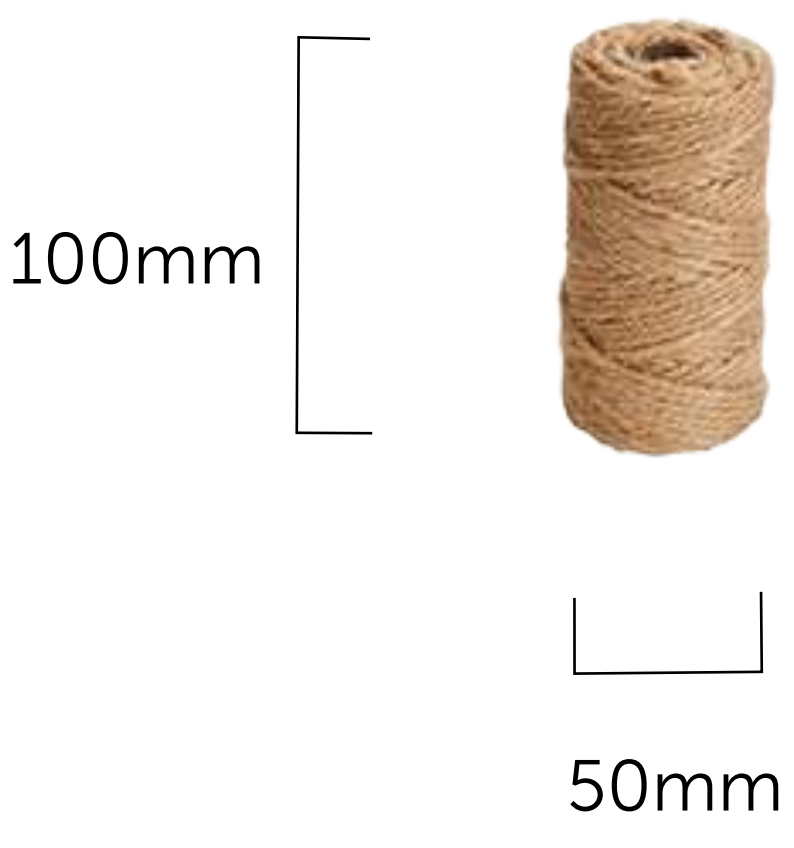

# Twine Roll

|                                      |   |
|--------------------------------------|---|
| <b>SKU:</b>                          | TWN001P   |
| <b>UNIT WEIGHT:</b>                  | 100g  |
| <b>COMPOSITION:</b>                  | Responsible sourced certified paper from sustainably managed forests.   |
| <b>FEATURES:</b>                     | <ul style="list-style-type: none"> <li>• Strong &amp; safe</li> <li>• Natural fibre</li> <li>• Great for portions of french fries, samosas and other fried and baked goodies</li> <li>• 100% biodegradable &amp; compostable</li> <li>• Completely compostable in home and large-scale composting facilities</li> <li>• Plant-based and renewable</li> <li>• Plant-based and renewable</li> </ul> |
| <b>CARTON WEIGHT:</b>                | Not Applicable  |
| <b>CARTON SIZE:</b>                  | Recyclable if reasonably free of grease and food residues<br>Not Applicable   |
| <b>PACKED:</b>                       | 43m per roll  |
| <b>STORAGE AND TRANSPORT:</b>        | Pack to be stored in a dry area at room temperature; elevated off the ground in a well-ventilated area away from direct sunlight.   |
| <b>DISPOSAL INSTRUCTION:</b>         | Classified as organic waste and compostable in home and commercial composting facilities and worm farms.  |
| <b>FOOD SAFETY CERTIFICATION:</b>    | Food grade  |
| <b>COMPOSTABILITY CERTIFICATION:</b> | Made from plant based materials. Will compost in approximately 4 - 12 weeks, depending on conditions.   |