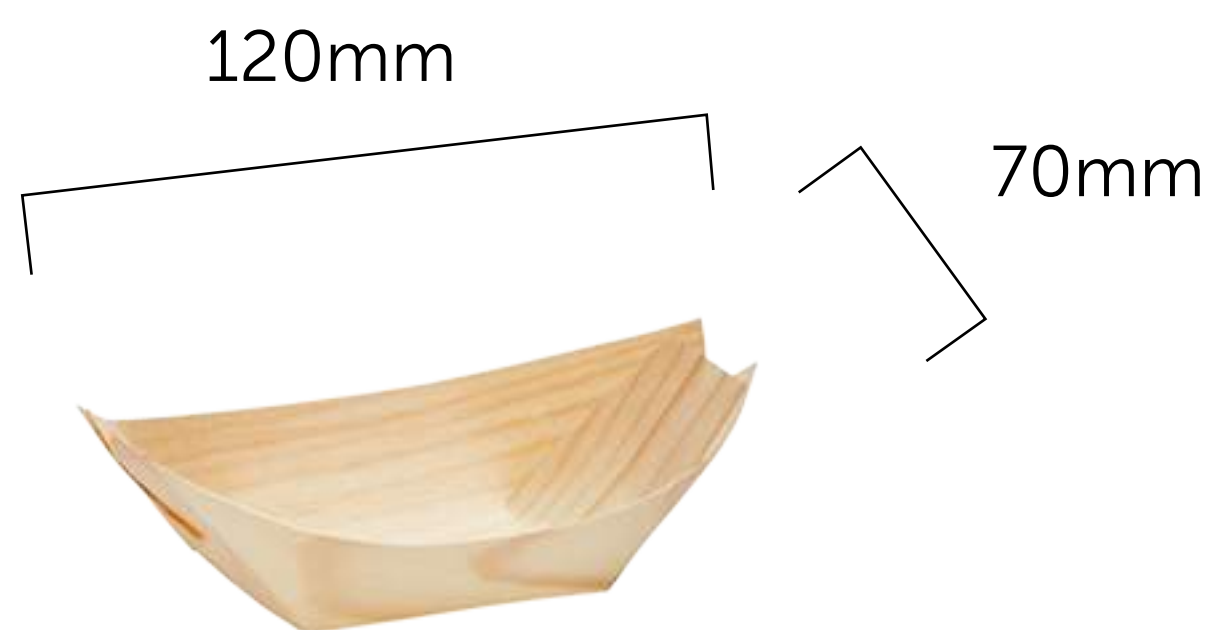

## Wooden Boat 4

|                                      |  |
|--------------------------------------|--|
| <b>SKU:</b>                          | SP4001P   SP4001C  |
| <b>UNIT WEIGHT:</b>                  | 2g   |
| <b>COMPOSITION:</b>                  | Made from white pinewood   |
| <b>FEATURES:</b>                     | <ul style="list-style-type: none"> <li>• Stylish and attractive</li> <li>• A natural way to serve food</li> <li>• Heat resistant and suitable for hot and cold food</li> <li>• Sturdy</li> <li>• Naturally non toxic</li> <li>• 100% biodegradable, compostable and renewable</li> </ul> |
| <b>CARTON WEIGHT:</b>                | 0.1kg  |
| <b>CARTON SIZE:</b>                  | 12cm (l) x 7cm (w) x 13cm (h)  |
| <b>PACKED:</b>                       | Pack - 100 Units   Carton - 6,000 Units  |
| <b>STORAGE AND TRANSPORT:</b>        | Pack to be stored in a dry area at room temperature; elevated off the ground in a well-ventilated area away from direct sunlight.  |
| <b>DISPOSAL INSTRUCTION:</b>         | Classified as organic waste and compostable in home and commercial composting facilities.  |
| <b>FOOD SAFETY CERTIFICATION:</b>    | Food grade   |
| <b>COMPOSTABILITY CERTIFICATION:</b> | Made from plant based materials. Will compost in approximately 4 - 12 weeks, depending on conditions.  |