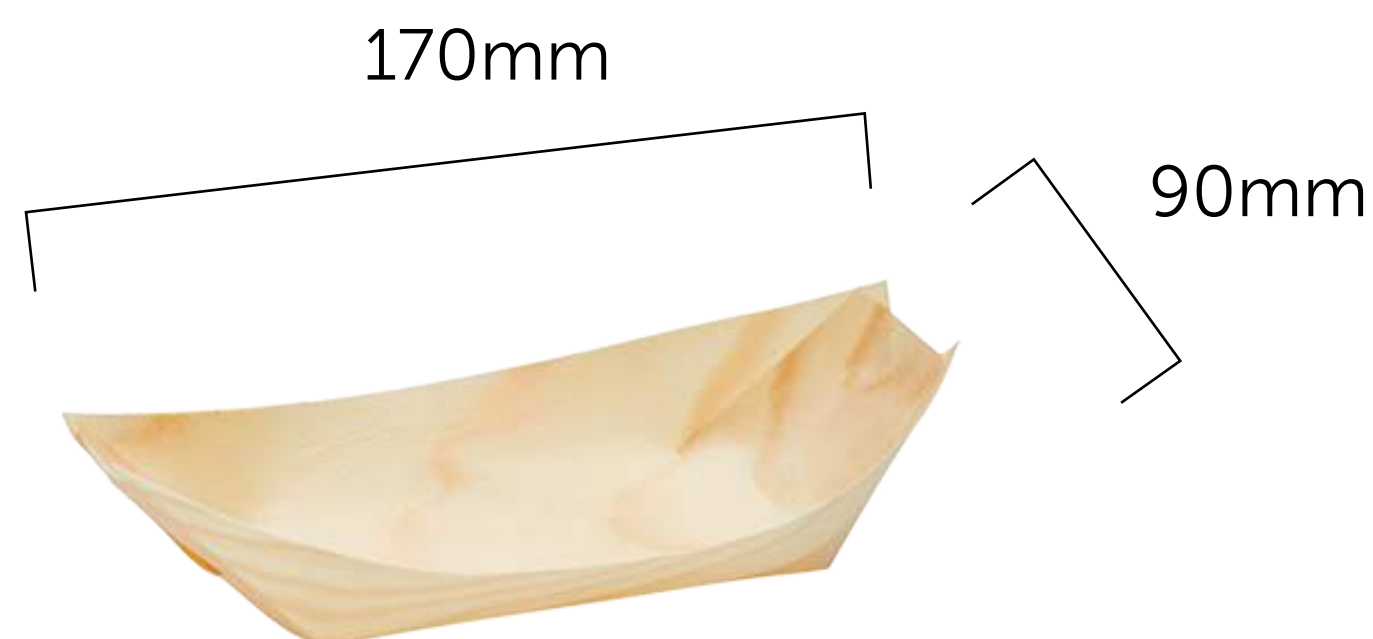

Wooden Boat 5

SKU:	SP5001P SP5001C
UNIT WEIGHT:	2g
COMPOSITION:	Made from white pinewood
FEATURES:	<ul style="list-style-type: none"> • Stylish and attractive • Heat resistant and suitable for hot and cold food • Sturdy • Naturally non toxic • 100% biodegradable, compostable and renewable • A natural way to serve food
CARTON WEIGHT:	0.2kg
CARTON SIZE:	18cm (l) x 9cm (w) x 14cm (h)
PACKED:	Pack - 100 Units Carton - 2,000 Units
STORAGE AND TRANSPORT:	Pack to be stored in a dry area at room temperature; elevated off the ground in a well-ventilated area away from direct sunlight.
DISPOSAL INSTRUCTION:	Classified as organic waste and compostable in home and commercial composting facilities.
FOOD SAFETY CERTIFICATION:	Food grade
COMPOSTABILITY CERTIFICATION:	Made from plant based materials. Will compost in approximately 4 - 12 weeks, depending on conditions.