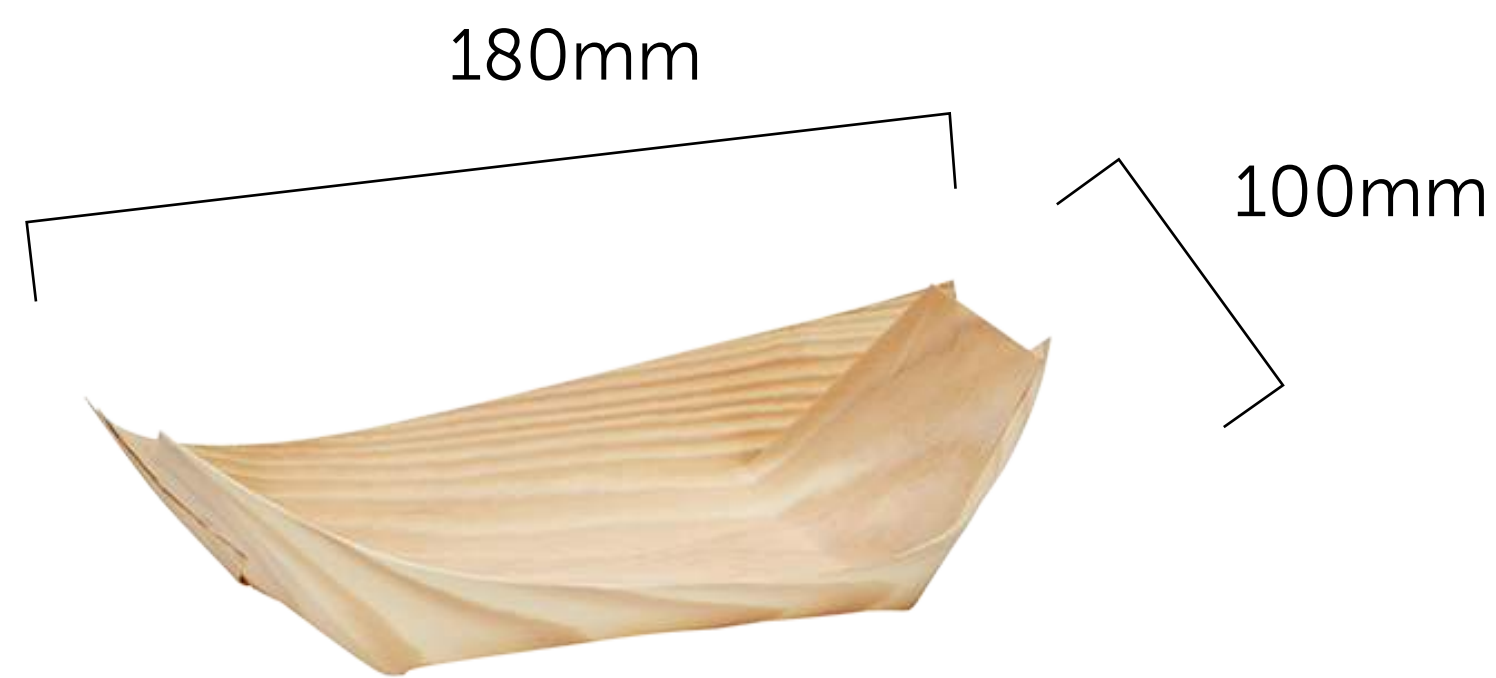

Wooden Boat 7

SKU:	SP7001P SP7001C
UNIT WEIGHT:	4g
COMPOSITION:	Made from white pinewood
FEATURES:	<ul style="list-style-type: none">• Stylish and attractive• Heat resistant and suitable for hot and cold food• Sturdy• Naturally non toxic• 100% biodegradable, compostable and renewable• A natural way to serve food, great for markets and events
CARTON WEIGHT:	0.2kg
CARTON SIZE:	21cm (l) x 11cm (w) x 14cm (h)
PACKED:	Pack - 100 Units Carton - 2,000 Units
STORAGE AND TRANSPORT:	Pack to be stored in a dry area at room temperature; elevated off the ground in a well-ventilated area away from direct sunlight.
DISPOSAL INSTRUCTION:	Classified as organic waste and compostable in home and commercial composting facilities.
FOOD SAFETY CERTIFICATION:	Food grade
COMPOSTABILITY CERTIFICATION:	Made from plant based materials. Will compost in approximately 4 - 12 weeks, depending on conditions.