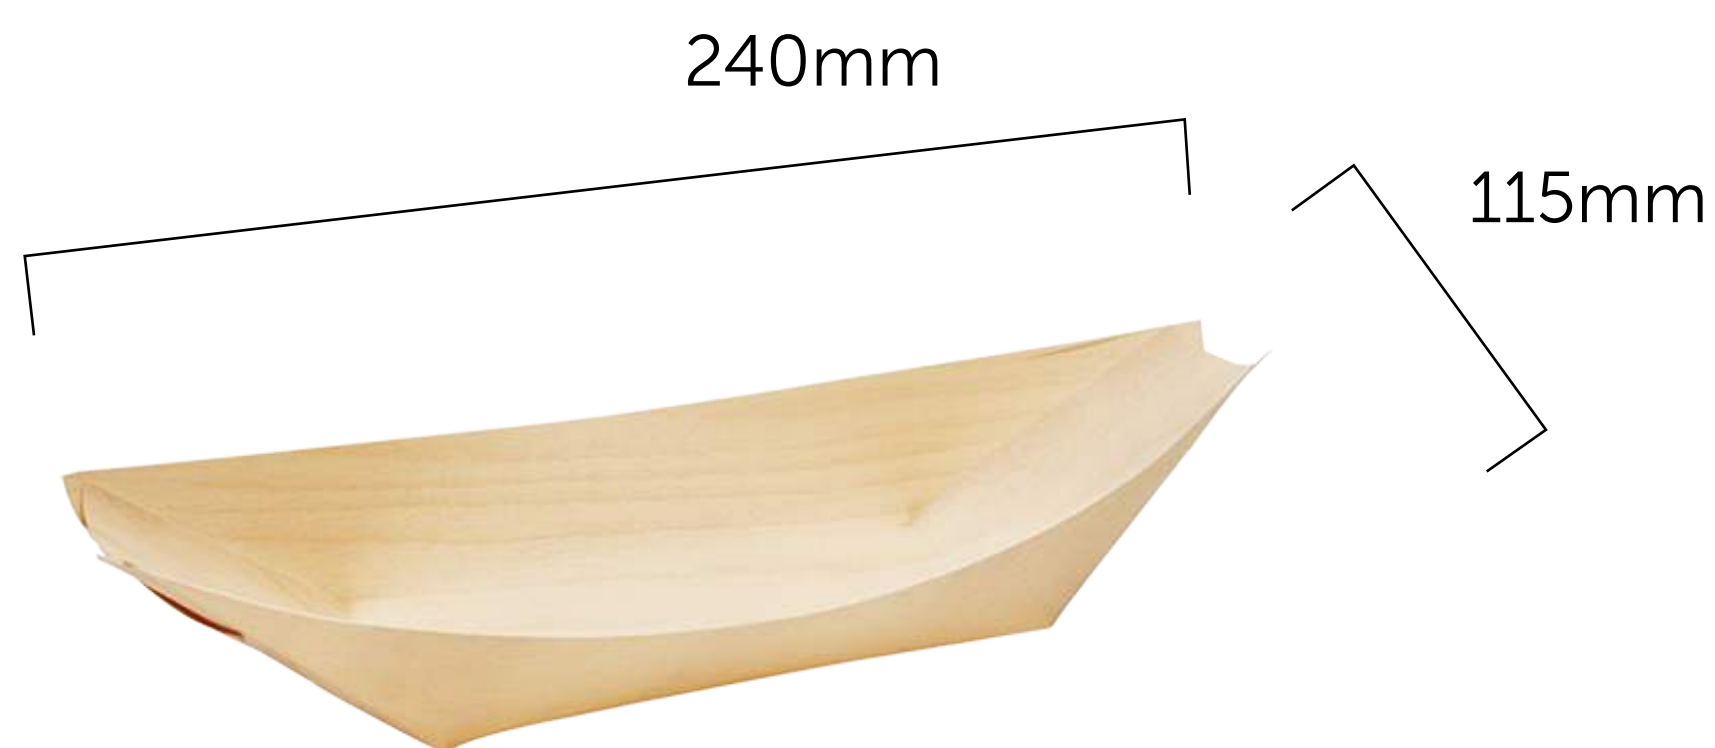

Wooden Boat 9

SKU:	SP9001P SP9001C
UNIT WEIGHT:	6g
COMPOSITION:	Made from white pinewood
FEATURES:	<ul style="list-style-type: none"> • Stylish and attractive • Heat resistant and suitable for hot and cold food • Sturdy • Naturally non toxic • 100% biodegradable, compostable and renewable • A natural way to serve food, perfect for events and markets
CARTON WEIGHT:	0.3kg
CARTON SIZE:	25cm (l) x 12cm (w) x 14cm (h)
PACKED:	Pack - 100 Units Carton - 2,000 Units
STORAGE AND TRANSPORT:	Pack to be stored in a dry area at room temperature; elevated off the ground in a well-ventilated area away from direct sunlight.
DISPOSAL INSTRUCTION:	Classified as organic waste and compostable in home and commercial composting facilities.
FOOD SAFETY CERTIFICATION:	Food grade
COMPOSTABILITY CERTIFICATION:	Made from plant based materials. Will compost in approximately 4 - 12 weeks, depending on conditions.