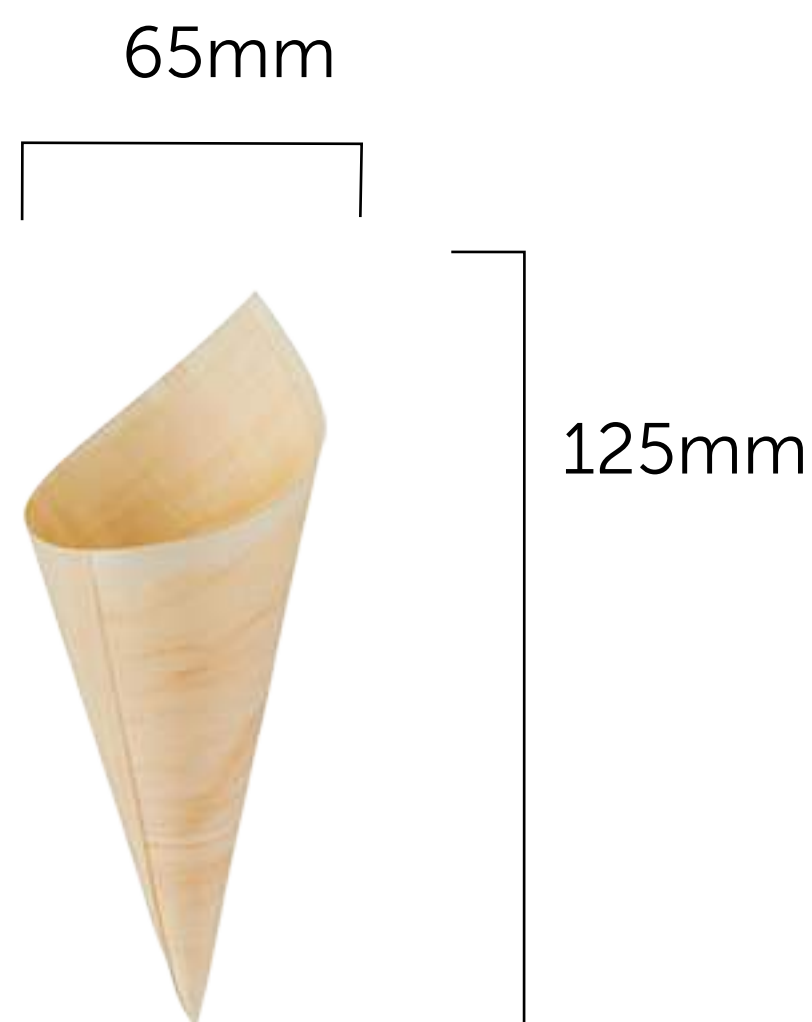

## Wooden Cone 2

<b>SKU:</b>	KC2001P   KC2001C
<b>UNIT WEIGHT:</b>	1g
<b>COMPOSITION:</b>	Made from white pinewood
<b>FEATURES:</b>	<ul style="list-style-type: none"> <li>• Stylish and attractive</li> <li>• Heat resistant and suitable for hot and cold food</li> <li>• Sturdy</li> <li>• Ideal for sides, snack food items and finger foods</li> <li>• Naturally non toxic</li> <li>• 100% biodegradable, compostable and renewable</li> </ul>
<b>CARTON WEIGHT:</b>	0.1kg
<b>CARTON SIZE:</b>	7cm (l) x 7cm (w) x 13cm (h)
<b>PACKED:</b>	Pack - 100 Units   Carton - 4,000 Units
<b>STORAGE AND TRANSPORT:</b>	Pack to be stored in a dry area at room temperature; elevated off the ground in a well-ventilated area away from direct sunlight.
<b>DISPOSAL INSTRUCTION:</b>	Classified as organic waste and compostable in home and commercial composting facilities.
<b>FOOD SAFETY CERTIFICATION:</b>	Food grade
<b>COMPOSTABILITY CERTIFICATION:</b>	Made from plant based materials. Will compost in approximately 4 - 12 weeks, depending on conditions.