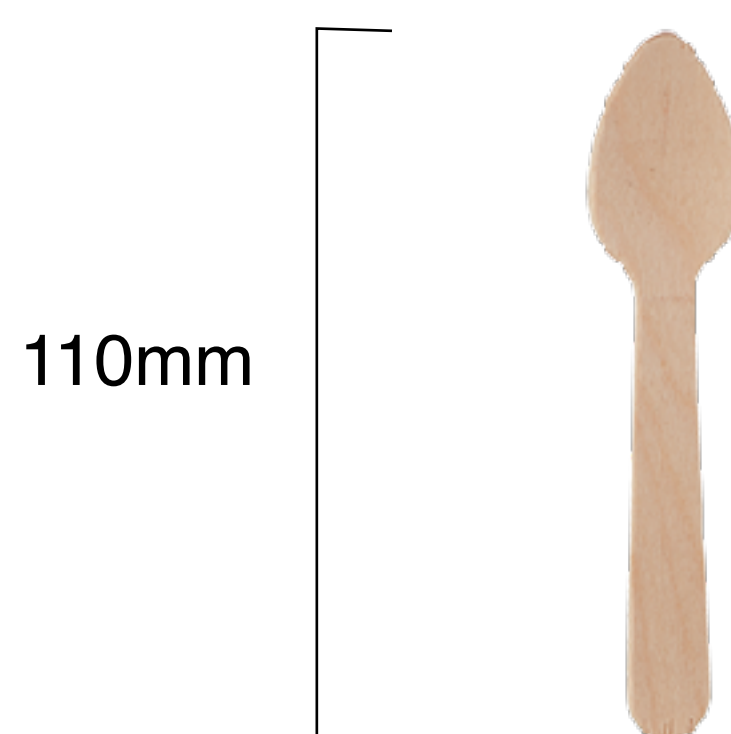

## Wooden Teaspoon

<b>SKU:</b>	WTS001P
<b>UNIT WEIGHT:</b>	1g
<b>COMPOSITION:</b>	Forest Stewardship Council (FSC) certified wood
<b>FEATURES:</b>	<ul style="list-style-type: none"> <li>• Heat resistant</li> <li>• Suitable for hot and cold food and drinks</li> <li>• Sturdy and strong</li> <li>• Naturally non toxic</li> <li>• 100% biodegradable and compostable</li> <li>• 100% renewable</li> </ul>
<b>CARTON WEIGHT:</b>	0.1kg
<b>CARTON SIZE:</b>	17cm (l) x 11cm (w) x 2.5cm (h)
<b>PACKED:</b>	Pack - 100 Units
<b>STORAGE AND TRANSPORT:</b>	Pack to be stored in a dry area at room temperature; elevated off the ground in a well-ventilated area away from direct sunlight.
<b>DISPOSAL INSTRUCTION:</b>	Classified as organic waste and compostable in home and commercial composting facilities.
<b>FOOD SAFETY CERTIFICATION:</b>	Food grade
<b>COMPOSTABILITY CERTIFICATION:</b>	Made from plant based materials. Will compost in approximately 4 - 12 weeks, depending on conditions.