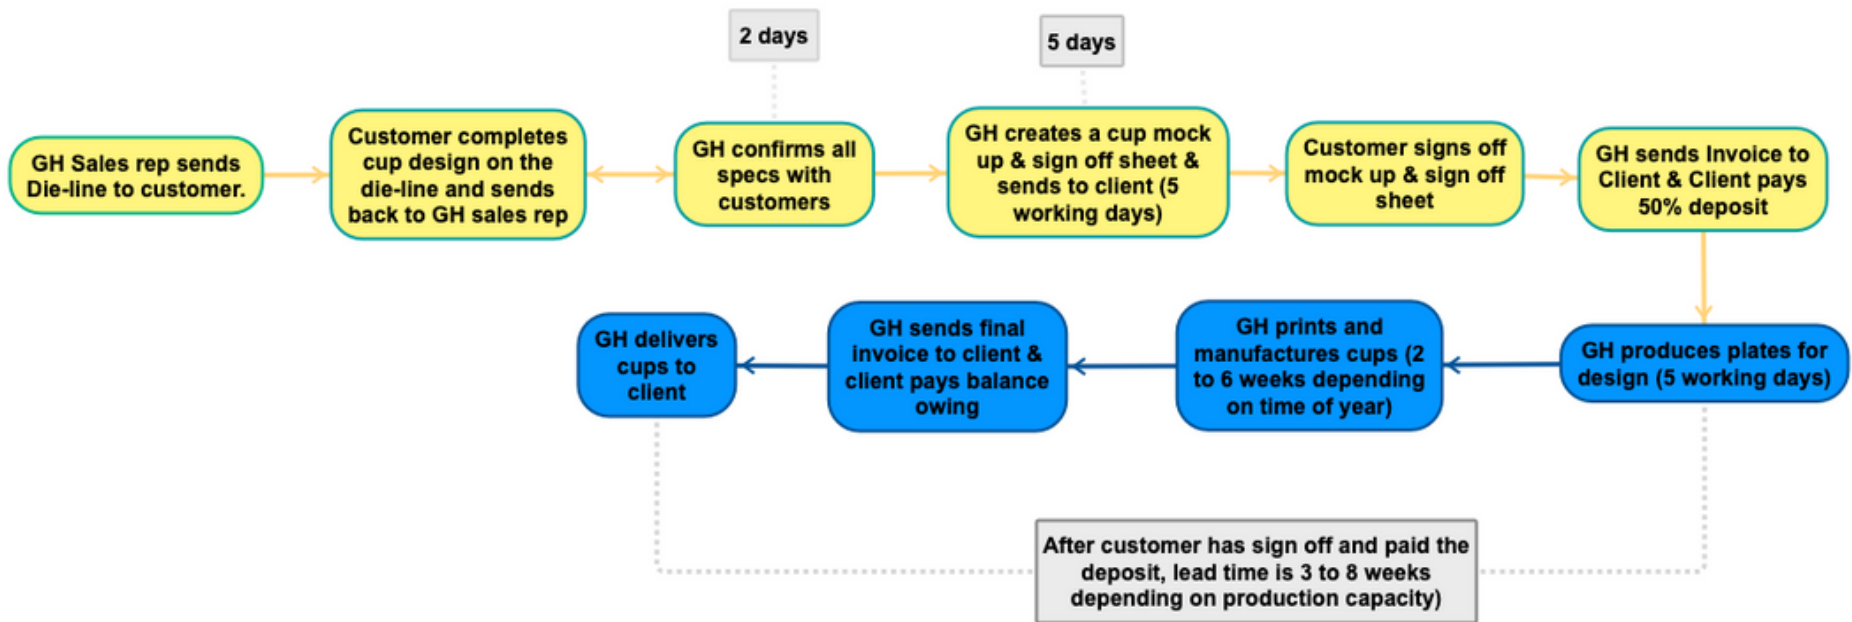

GREEN HOME HOT CUP CUSTOM BRANDING PROCEDURE

For fastest turn around times please call either our JHB or CPT offices and ask to speak to a GREEN HOME Sales Rep.

JHB: 011 453 2286

CPT: 021 762 6033

GREEN
HOME