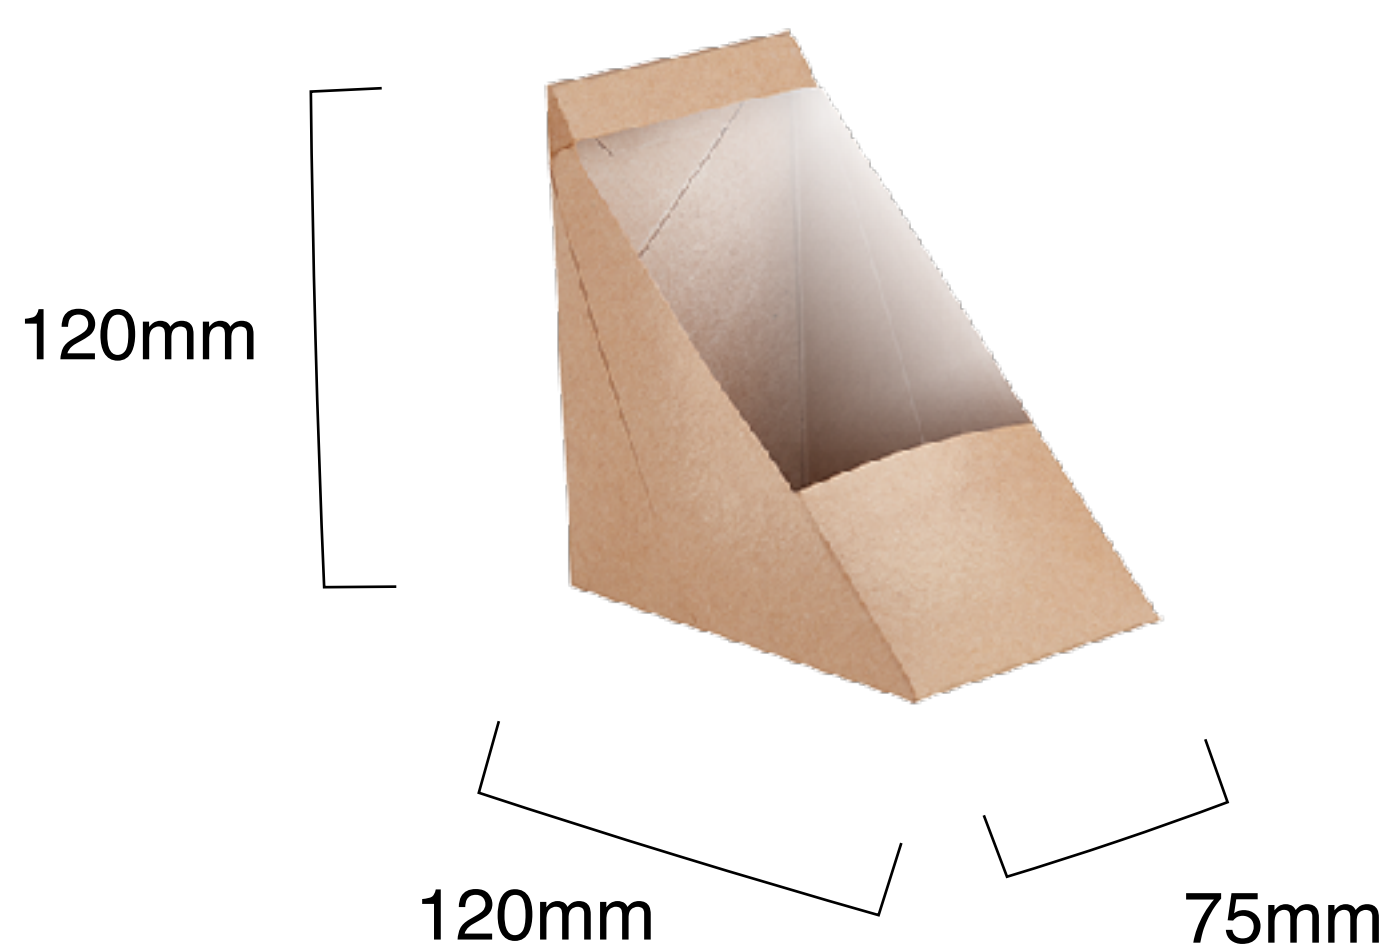

## Kraft 4 Slice Sandwich Wedge with PLA Window

<b>SKU:</b>	KSW001C
<b>UNIT WEIGHT:</b>	15g
<b>COMPOSITION:</b>	Forest Stewardship Council (FSC) certified Kraft paper with a window made from compostable corn starch-based PLA
<b>FEATURES:</b>	<ul style="list-style-type: none"> <li>• For cold foods only, PLA window is heat sensitive above 40°</li> <li>• Oil &amp; water resistant</li> <li>• Easy view window</li> <li>• 100% biodegradable &amp; compostable</li> <li>• 100% renewable</li> <li>• Recyclable</li> </ul>
<b>CARTON WEIGHT:</b>	800g
<b>CARTON SIZE:</b>	34cm (l) x 20cm (w) x 6cm (h)
<b>PACKED:</b>	Carton - 50 Units
<b>STORAGE AND TRANSPORT:</b>	Pack to be stored in a dry area at room temperature; elevated off the ground in a well-ventilated area away from direct sunlight. Note that the PLA window is heat sensitive above 40°C, so temperature below this threshold to be maintained during transportation and storage.
<b>DISPOSAL INSTRUCTION:</b>	Kraft paper is recyclable and compostable in home and commercial composting facilities. PLA window is compostable in commercial composting facilities. PLA window is also recyclable, however PLA recycling still needs to be widely developed in SA.
<b>FOOD SAFETY CERTIFICATION:</b>	Food grade
<b>COMPOSTABILITY CERTIFICATION:</b>	PLA window certified compostable according to EN 13432