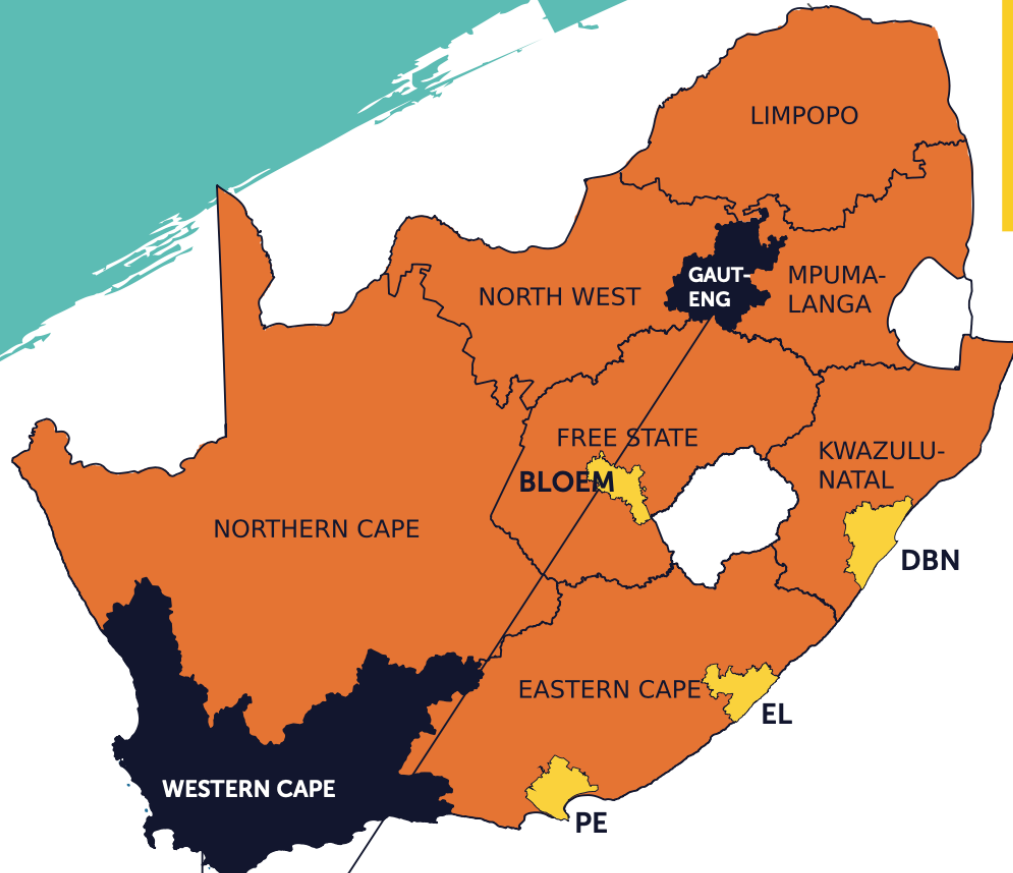

# GREEN HOME DELIVERY BREAKDOWN

Please note this map is intended as an indication of our delivery zones, for a precise delivery cost to your area please call us on 021 762 6033 or 011 453 2286

ZONE:	MOQ FOR FREE DELIVERY :	DELIVERY FEE FOR BELOW MOQ:
LOCAL	R1000	R100
OUTLYING	R3000	R250
REMOTE	R3500	R350

## GAUTENG:

- LOCAL ■
- OUTLYING ■
- REMOTE ■

100% BIODEGRADABLE FOOD PACKAGING

## WESTERN CAPE:

- LOCAL ■
- OUTLYING ■
- REMOTE ■