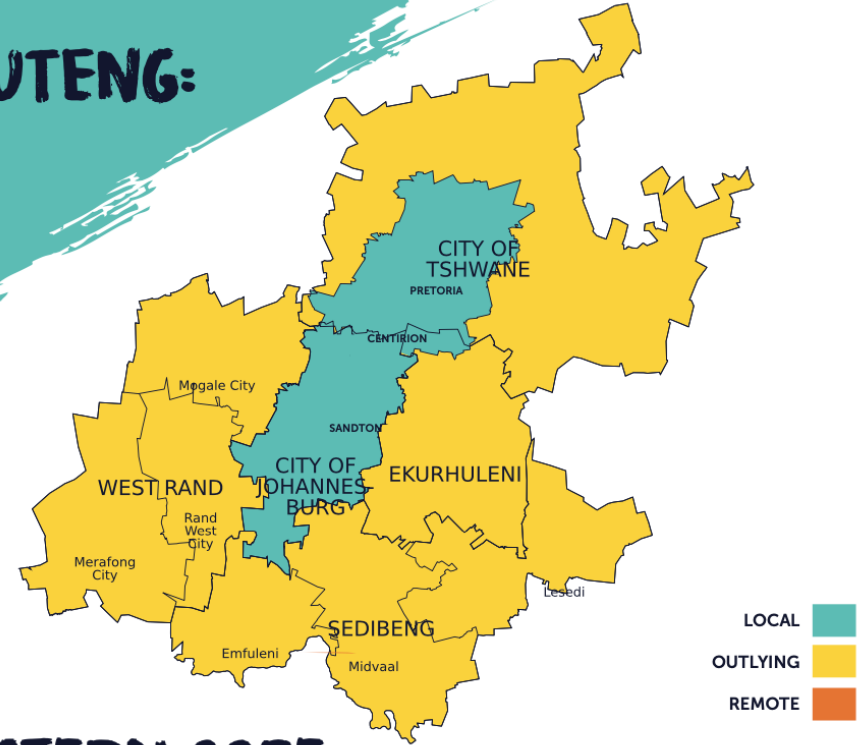

GAUTENG:

- LOCAL ■
- OUTLYING ■
- REMOTE ■

100% BIODEGRADABLE FOOD PACKAGING

WESTERN CAPE: