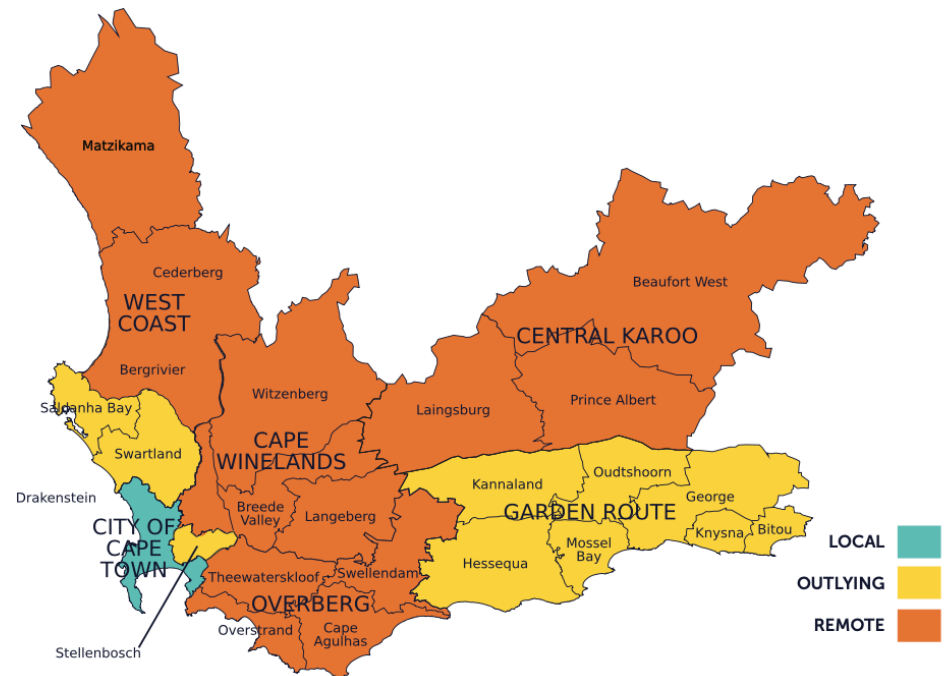

# GREEN HOME DELIVERY BREAKDOWN

Please note this map is intended as an indication of our delivery zones, for a precise delivery cost to your area please call us on 021 762 6033 or 011 453 2286

ZONE:	MOQ FOR FREE DELIVERY :	DELIVERY FEE FOR BELOW MOQ:
LOCAL	R1000	R100
OUTLYING	R3000	R250
REMOTE	R3500	R350

## GAUTENG:

- LOCAL ■
- OUTLYING ■
- REMOTE ■

100% BIODEGRADABLE FOOD PACKAGING

## WESTERN CAPE:

- LOCAL ■
- OUTLYING ■
- REMOTE ■