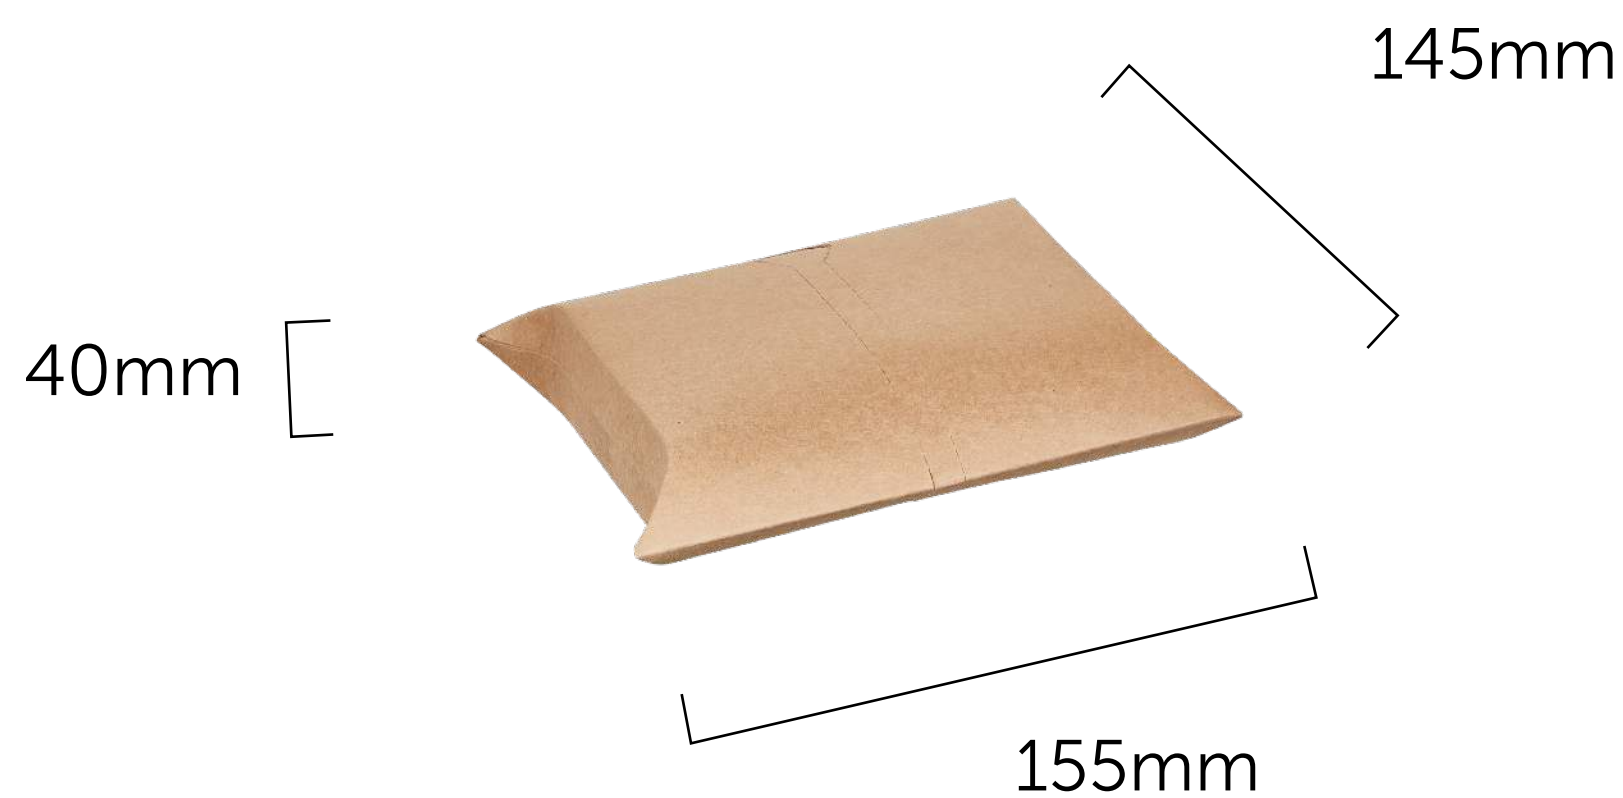

## Kraft Tramezzini Box

100% COMPOSTABLE FOOD PACKAGING

<b>SKU:</b>	KTB501C   KTB501P
<b>UNIT WEIGHT:</b>	20g
<b>COMPOSITION:</b>	Made from sustainably sourced certified unbleached Kraft paper, including 15% recycled content. Coated with a natural clay and hardwood fibre mixture to provide a biodegradable oil and water resistant finish.
<b>FEATURES:</b>	<ul style="list-style-type: none"> <li>• Oil &amp; water resistant</li> <li>• Microwave safe</li> <li>• Sturdy</li> <li>• These boxes come flat packed and are very easy to store – folded construction required before use</li> <li>• 100% biodegradable and compostable</li> <li>• Recyclable</li> <li>• Plant-based and renewable</li> <li>• Made locally in South Africa</li> </ul>
<b>CARTON WEIGHT:</b>	6kg
<b>CARTON SIZE:</b>	34cm (l) x 16cm (w) x 20cm (h)
<b>PACKED:</b>	Carton - 250 Units   Pack - 25 Units
<b>STORAGE AND TRANSPORT:</b>	Pack to be stored in a dry area at room temperature; elevated off the ground in a well-ventilated area away from direct sunlight.
<b>DISPOSAL INSTRUCTION:</b>	This product is classified as organic waste and is fully compostable in home and commercial composting facilities and worm farms. Recyclable if reasonably free of food residues and grease.
<b>FOOD SAFETY CERTIFICATION:</b>	Food grade
<b>COMPOSTABILITY CERTIFICATION:</b>	Made from 100% plant based materials. Will compost in approximately 4 - 12 weeks, depending on conditions.