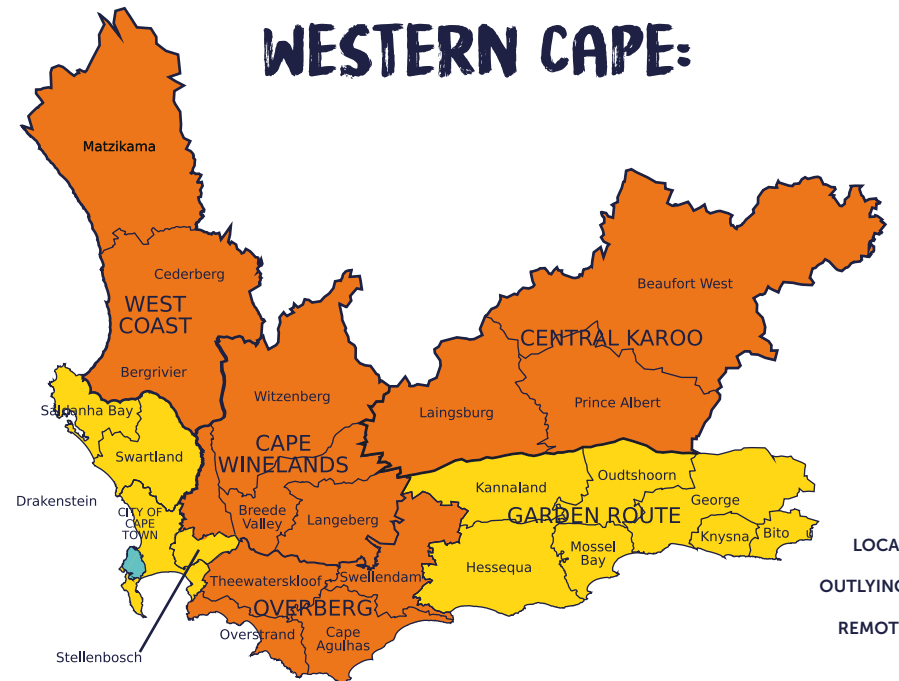

GREEN HOME DELIVERY BREAKDOWN

Please note this map is intended as an indication of our delivery zones, for a precise delivery cost to your area please call us on 021 762 6033 or 011 453 2286

SEE MAPS ON RIGHT HAND SIDE

GAUTENG:

- LOCAL ■
- OUTLYING ■
- REMOTE ■

WESTERN CAPE:

- LOCAL ■
- OUTLYING ■
- REMOTE ■