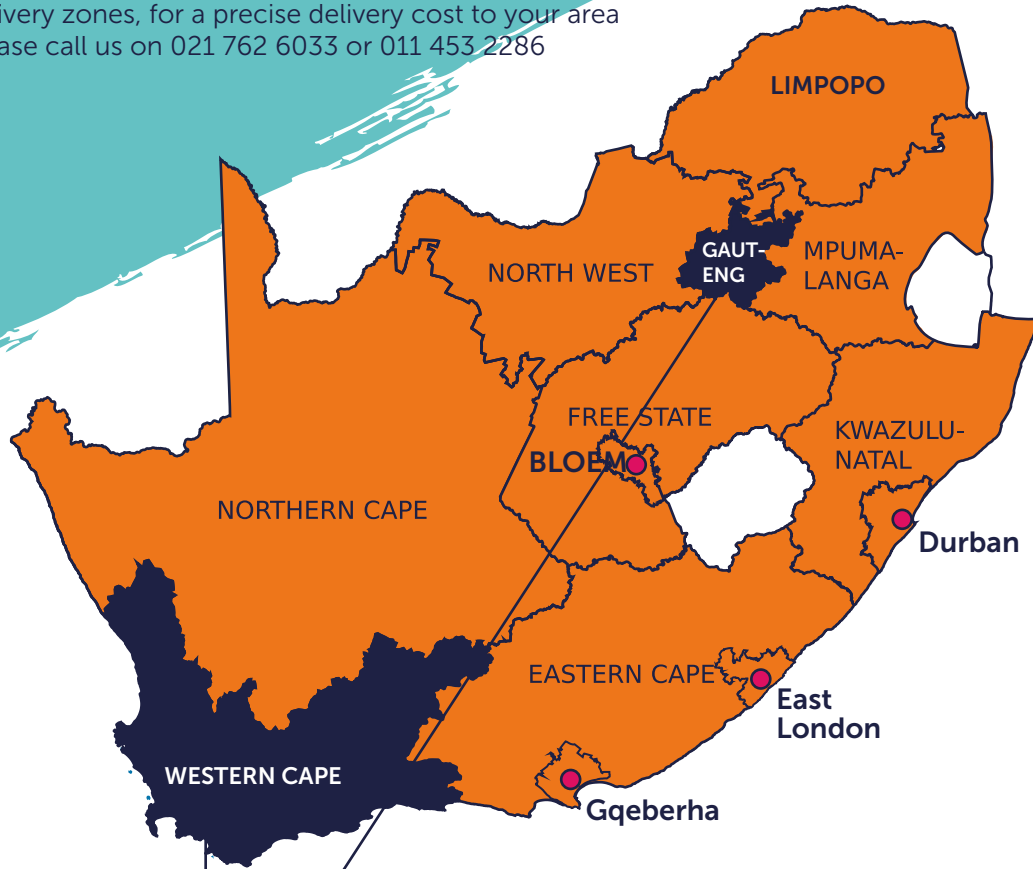

GREEN HOME DELIVERY BREAKDOWN

Please note this map is intended as an indication of our delivery zones, for a precise delivery cost to your area please call us on 021 762 6033 or 011 453 2286

SEE MAPS ON RIGHT HAND SIDE

ZONE:	MOQ FOR FREE DELIVERY: (Incl. VAT)	DELIVERY FEE FOR BELOW MOQ: (Incl. VAT)
LOCAL	R1700	R140
OUTLYING	R2500	R200
OUTER CBD'S	R3700	R300
REMOTE*	R5000	R400

*ABOVE MOQs FOR REMOTE ZONES APPLY TO ONLINE ORDERS ONLY. OFFLINE REMOTE ORDERS REQUIRE INDIVIDUAL SHIPPING QUOTES.

GAUTENG:

- LOCAL ■
- OUTLYING ■
- REMOTE ■

WESTERN CAPE:

- LOCAL ■
- OUTLYING ■
- REMOTE ■