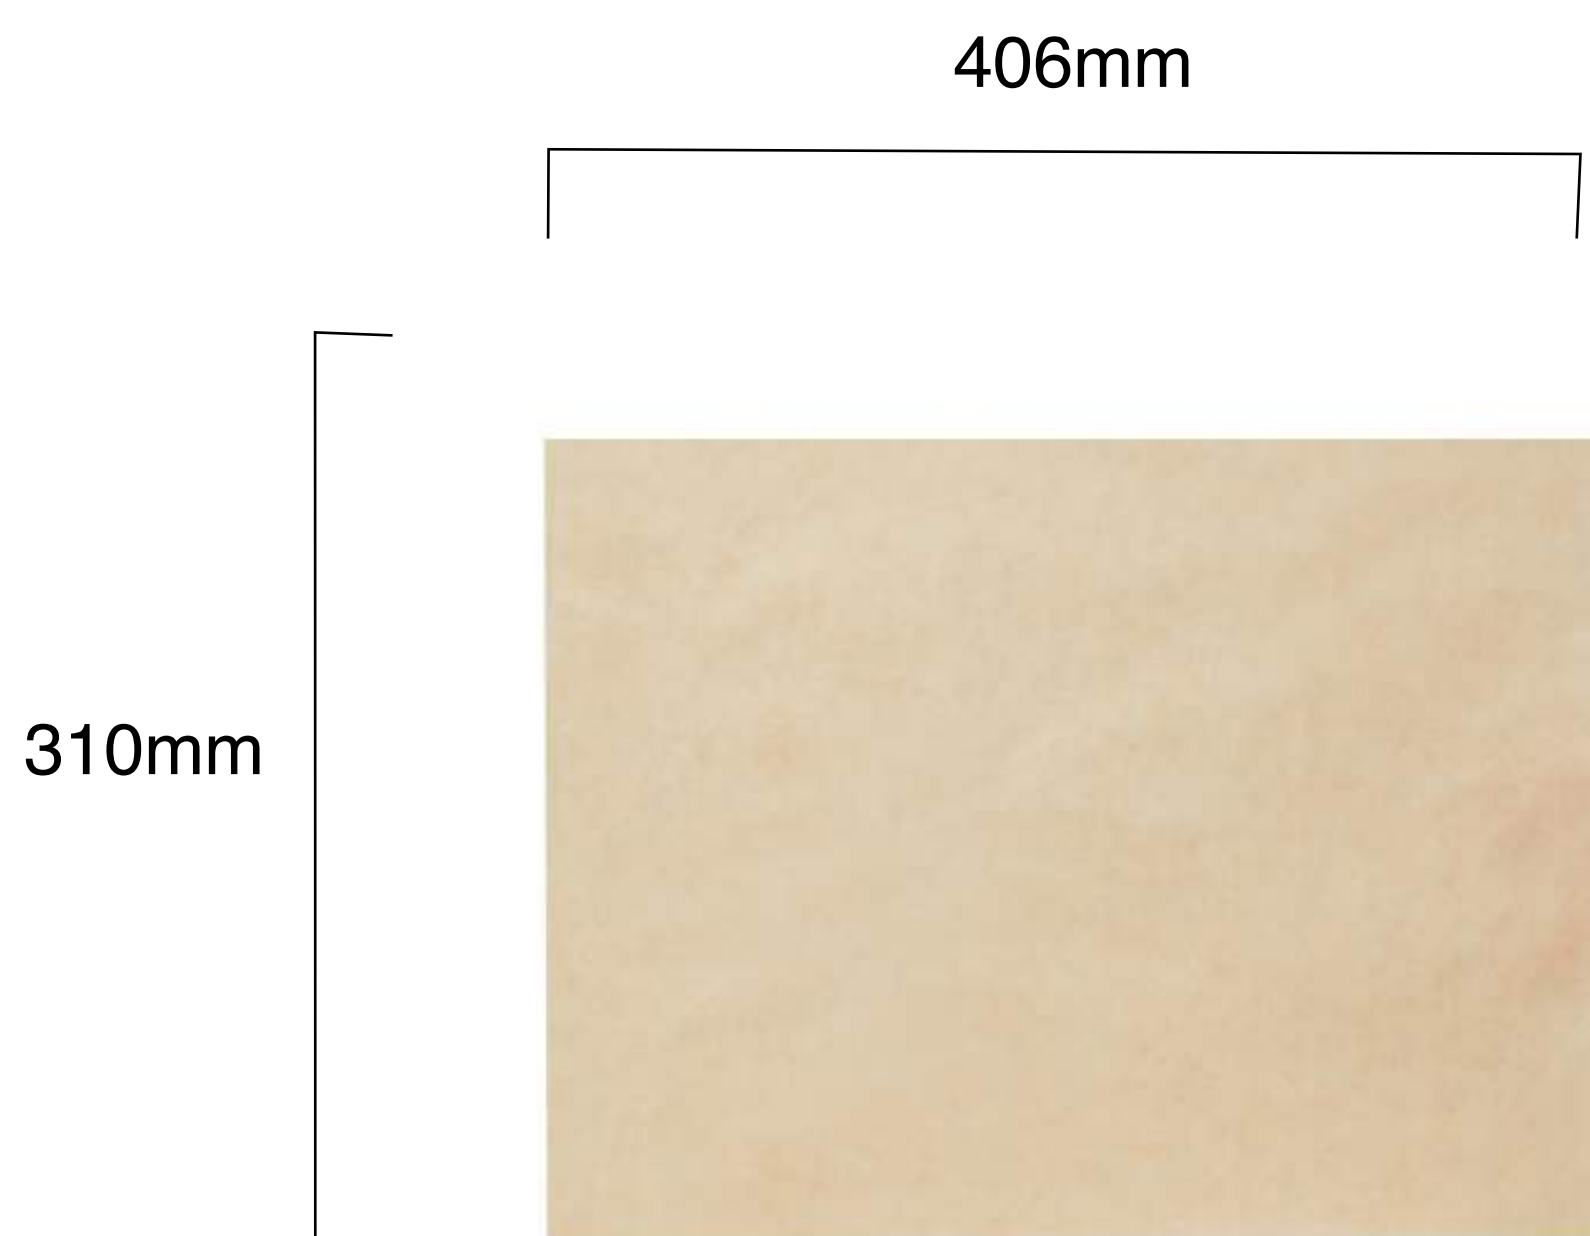

Extra Thick Greaseproof Paper Sheets

SKU:	GPS002P
UNIT WEIGHT:	<1g
COMPOSITION:	Made from unbleached paper. The greaseproof qualities are obtained in the pulping process without any additives or coatings
FEATURES:	<ul style="list-style-type: none"> • 57 gsm • Made from FSC certified paper from sustainably managed forests • Certified compostable in both home and large-scale composting facilities • Plant-based and renewable • Unbleached
CARTON WEIGHT:	3.7kg
CARTON SIZE:	41cm (l) x 31cm (w) x 3cm (h)
PACKED:	Pack - 500 Units
STORAGE AND TRANSPORT:	Pack to be stored in a dry area at room temperature; elevated off the ground in a well-ventilated area away from direct sunlight.
DISPOSAL INSTRUCTION:	Classified as organic waste and compostable in home and commercial composting facilities. Recyclable if free of food residues and grease.
FOOD SAFETY CERTIFICATION:	Food grade
COMPOSTABILITY CERTIFICATION:	Certified compostable according to EN 13432