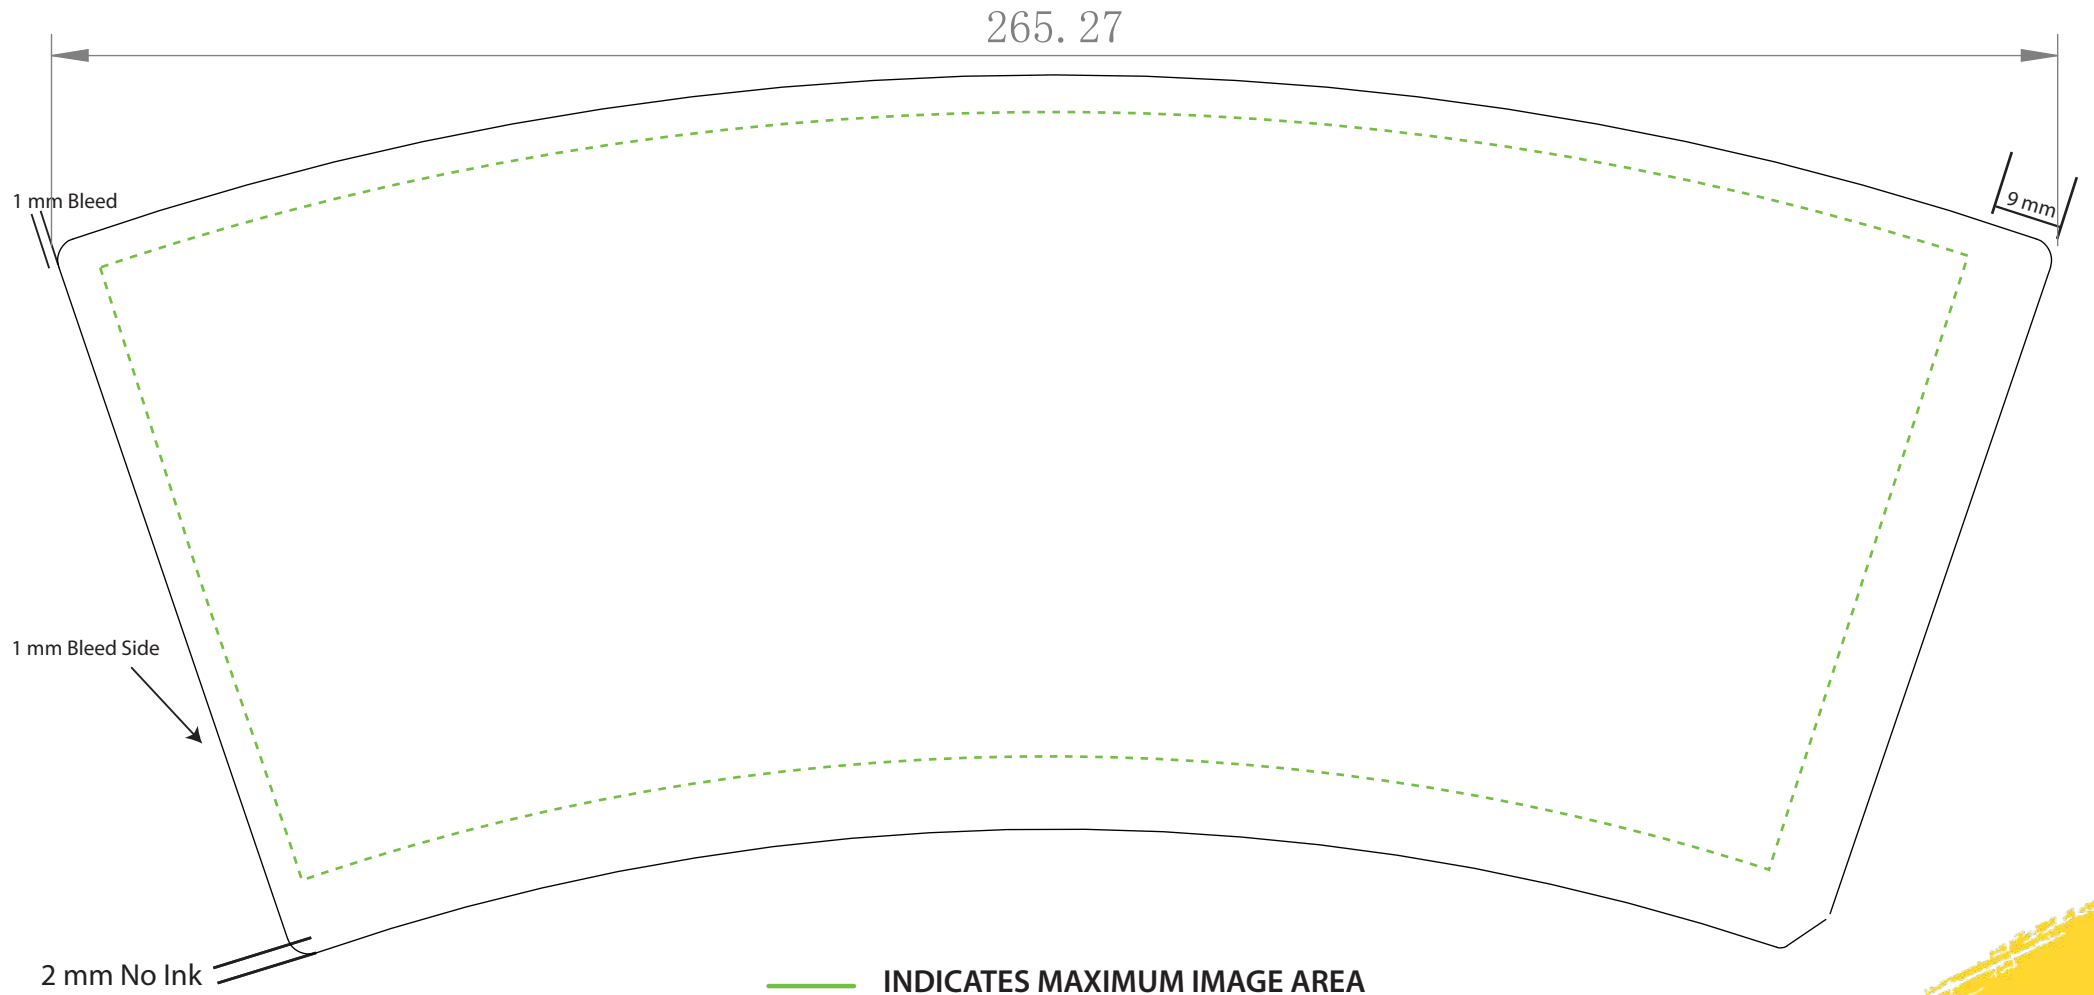

350ML DOUBLE WALL HOT CUP

GREEN HOME