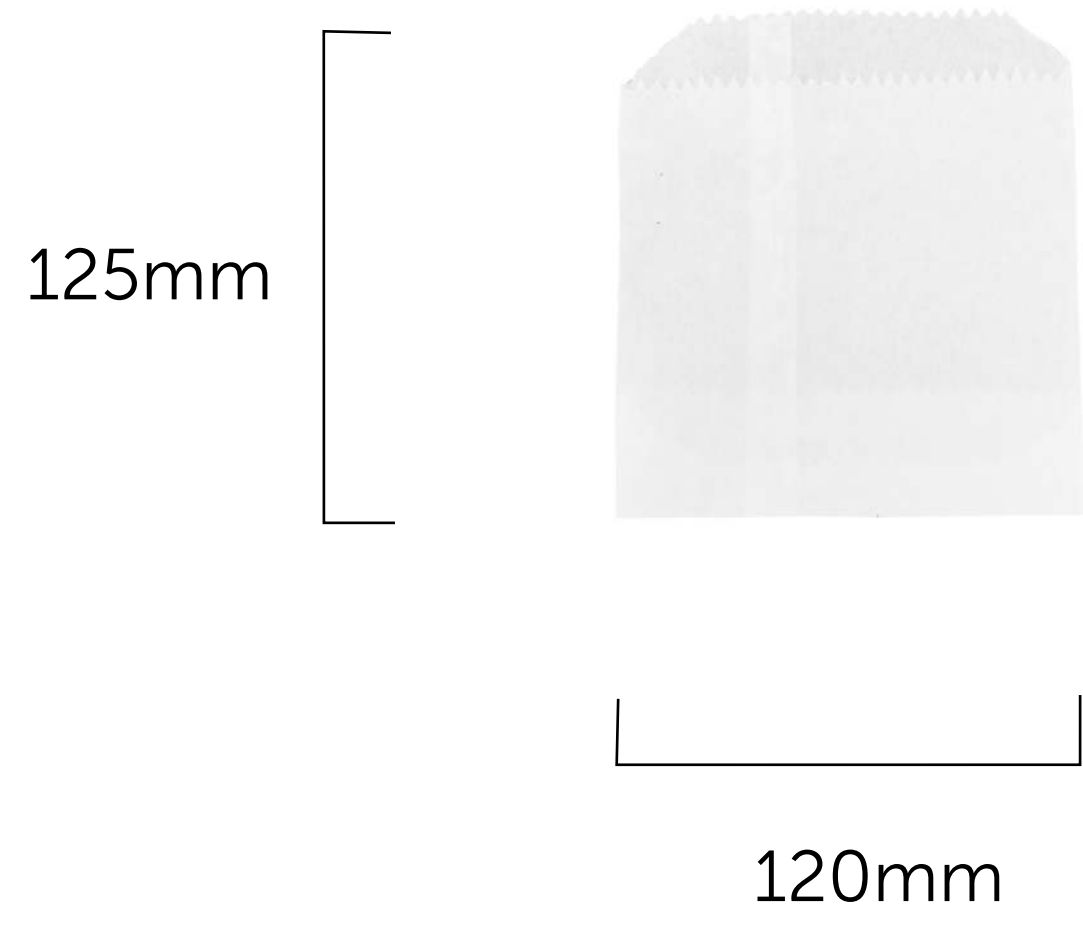

## Small/Medium White Greaseproof Flat Chip Bag

<b>SKU:</b>	GCM001P
<b>UNIT WEIGHT:</b>	<1g
<b>COMPOSITION:</b>	Responsibly sourced certified paper from sustainably managed forests.
<b>FEATURES:</b>	<ul style="list-style-type: none"> <li>• Microwave safe</li> <li>• Great for portions of french fries, samoosas and other fried and baked goodies</li> <li>• Completely compostable in home and large-scale composting facilities</li> <li>• Plant-based and renewable</li> <li>• Made from paper from sustainably managed forests</li> <li>• Bleached using an environmentally friendly elemental chlorine-free process</li> <li>• Recyclable if reasonably free of grease and food residues</li> </ul>
<b>PACK WEIGHT:</b>	0.6kg
<b>PACK SIZE:</b>	15cm (l) x 13cm (w) x 8cm (h)
<b>PACKED:</b>	Pack - 500 Units
<b>STORAGE AND TRANSPORT:</b>	Pack to be stored in a dry area at room temperature; elevated off the ground in a well-ventilated area away from direct sunlight.
<b>DISPOSAL INSTRUCTION:</b>	Classified as organic waste and compostable in home and commercial composting facilities. Recyclable if free of food residues and grease.
<b>FOOD SAFETY CERTIFICATION:</b>	Food grade
<b>COMPOSTABILITY CERTIFICATION:</b>	Made from 100% plant based materials. Will compost in approximately 4 - 12 weeks, depending on conditions. Certified compostable according to EN 13432.