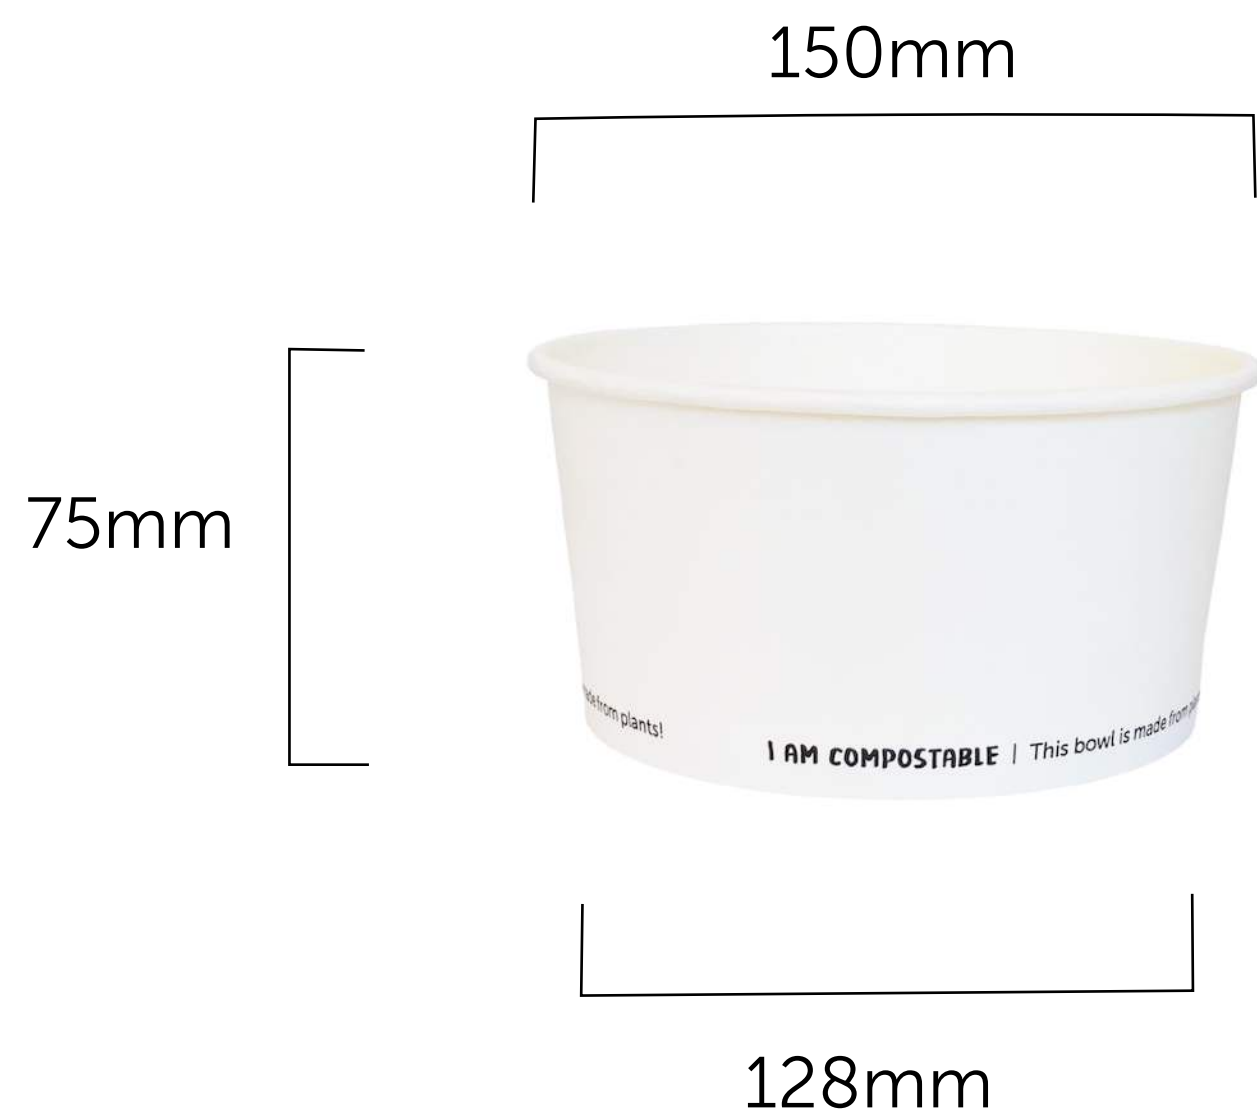

# 1000ml Compostable White Paper Bowl

100% COMPOSTABLE FOOD PACKAGING

|                                      |   |
|--------------------------------------|---|
| <b>SKU:</b>                          | PBW1000C   PBW1000P   |
| <b>UNIT WEIGHT:</b>                  | 17g   |
| <b>COMPOSITION:</b>                  | FSC certified paper. Lined with compostable PLA made from plant starch.   |
| <b>FEATURES:</b>                     | <ul style="list-style-type: none"> <li>Made from responsibly sourced 300gsm paper and lined with 30gsm low-carbon PLA bioplastic to make it oil and water resistant</li> <li>Oil resistant to 100°C</li> <li>100% biodegradable &amp; compostable</li> <li>100% renewable</li> <li>Seam printed with message that the cup is made from plants and is compostable</li> <li>Easy to custom brand</li> </ul> |
| <b>CARTON WEIGHT:</b>                | 6.2kg   |
| <b>CARTON SIZE:</b>                  | 460cm (l) x 310cm (w) x 590cm (h)   |
| <b>PACKED:</b>                       | Carton - 300 Units   Pack - 50 Units  |
| <b>STORAGE AND TRANSPORT:</b>        | Pack to be stored in a dry area at room temperature; elevated off the ground in a well-ventilated area away from direct sunlight.   |
| <b>DISPOSAL INSTRUCTION:</b>         | This product is classified as organic waste and is compostable in well-managed home or industrial composting facilities, and worm farms, along with other organic waste. Also recyclable with paper streams where cup recycling facilities are available.   |
| <b>FOOD SAFETY CERTIFICATION:</b>    | Food grade  |
| <b>COMPOSTABILITY CERTIFICATION:</b> | Certified compostable according to EN 13432   |